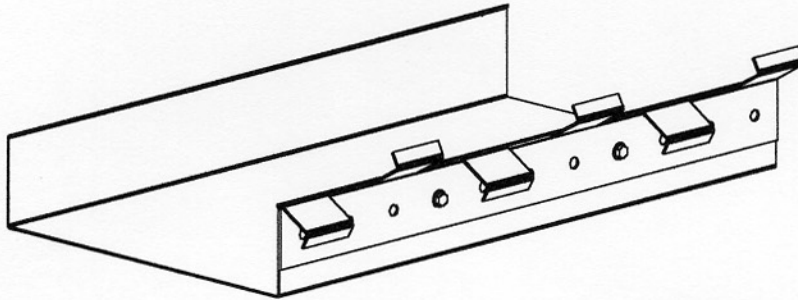

Metal Stud Crete[®] Composite System

M.S.C. TRACK COMPOSITE CONNECTOR

M.S.C. WEB COMPOSITE CONNECTOR

M.S.C. TRACK STRIP

ALL RADIUS = 0.05"

M.S.C. WEB STRIP

ALL RADIUS = 0.05"

For further details on Metal Stud Crete[®] panels, contact: