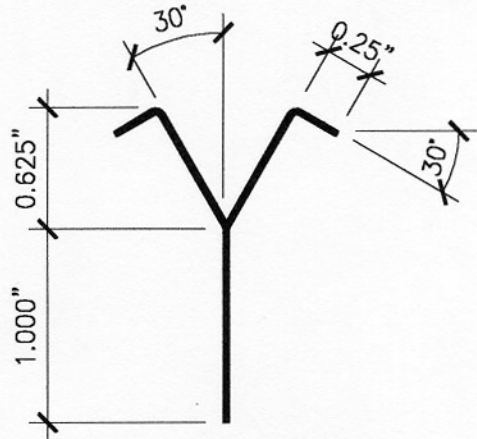

Metal Stud Crete[®] Composite System

M.S.C. TRACK COMPOSITE CONNECTOR

M.S.C. WEB COMPOSITE CONNECTOR

M.S.C. TRACK STRIP

ALL RADIUS = 0.05"

M.S.C. WEB STRIP

ALL RADIUS = 0.05"

For further details on Metal Stud Crete[®] panels, contact: