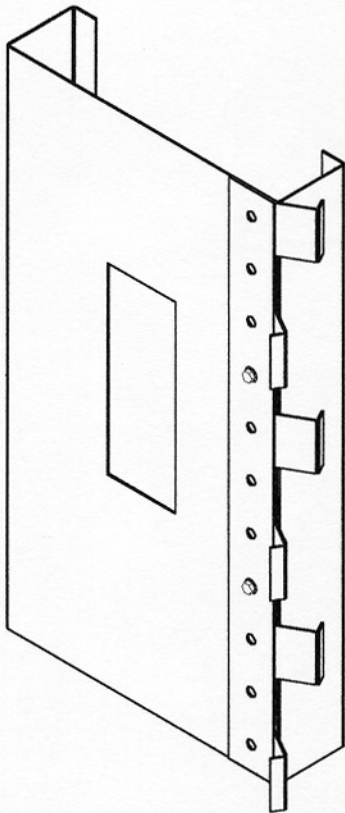

Metal Stud Crete[®] Composite System

M.S.C. TRACK COMPOSITE CONNECTOR

M.S.C. WEB COMPOSITE CONNECTOR

M.S.C. TRACK STRIP

ALL RADIUS = 0.05"

M.S.C. WEB STRIP

ALL RADIUS = 0.05"

For further details on Metal Stud Crete[®] panels, contact: