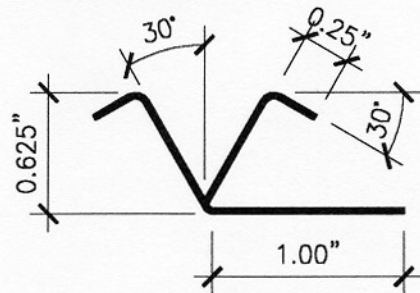

Metal Stud Crete[®] Composite System

M.S.C. TRACK COMPOSITE CONNECTOR

M.S.C. WEB COMPOSITE CONNECTOR

M.S.C. TRACK STRIP

ALL RADIUS = 0.05"

M.S.C. WEB STRIP

ALL RADIUS = 0.05"

For further details on Metal Stud Crete[®] panels, contact: