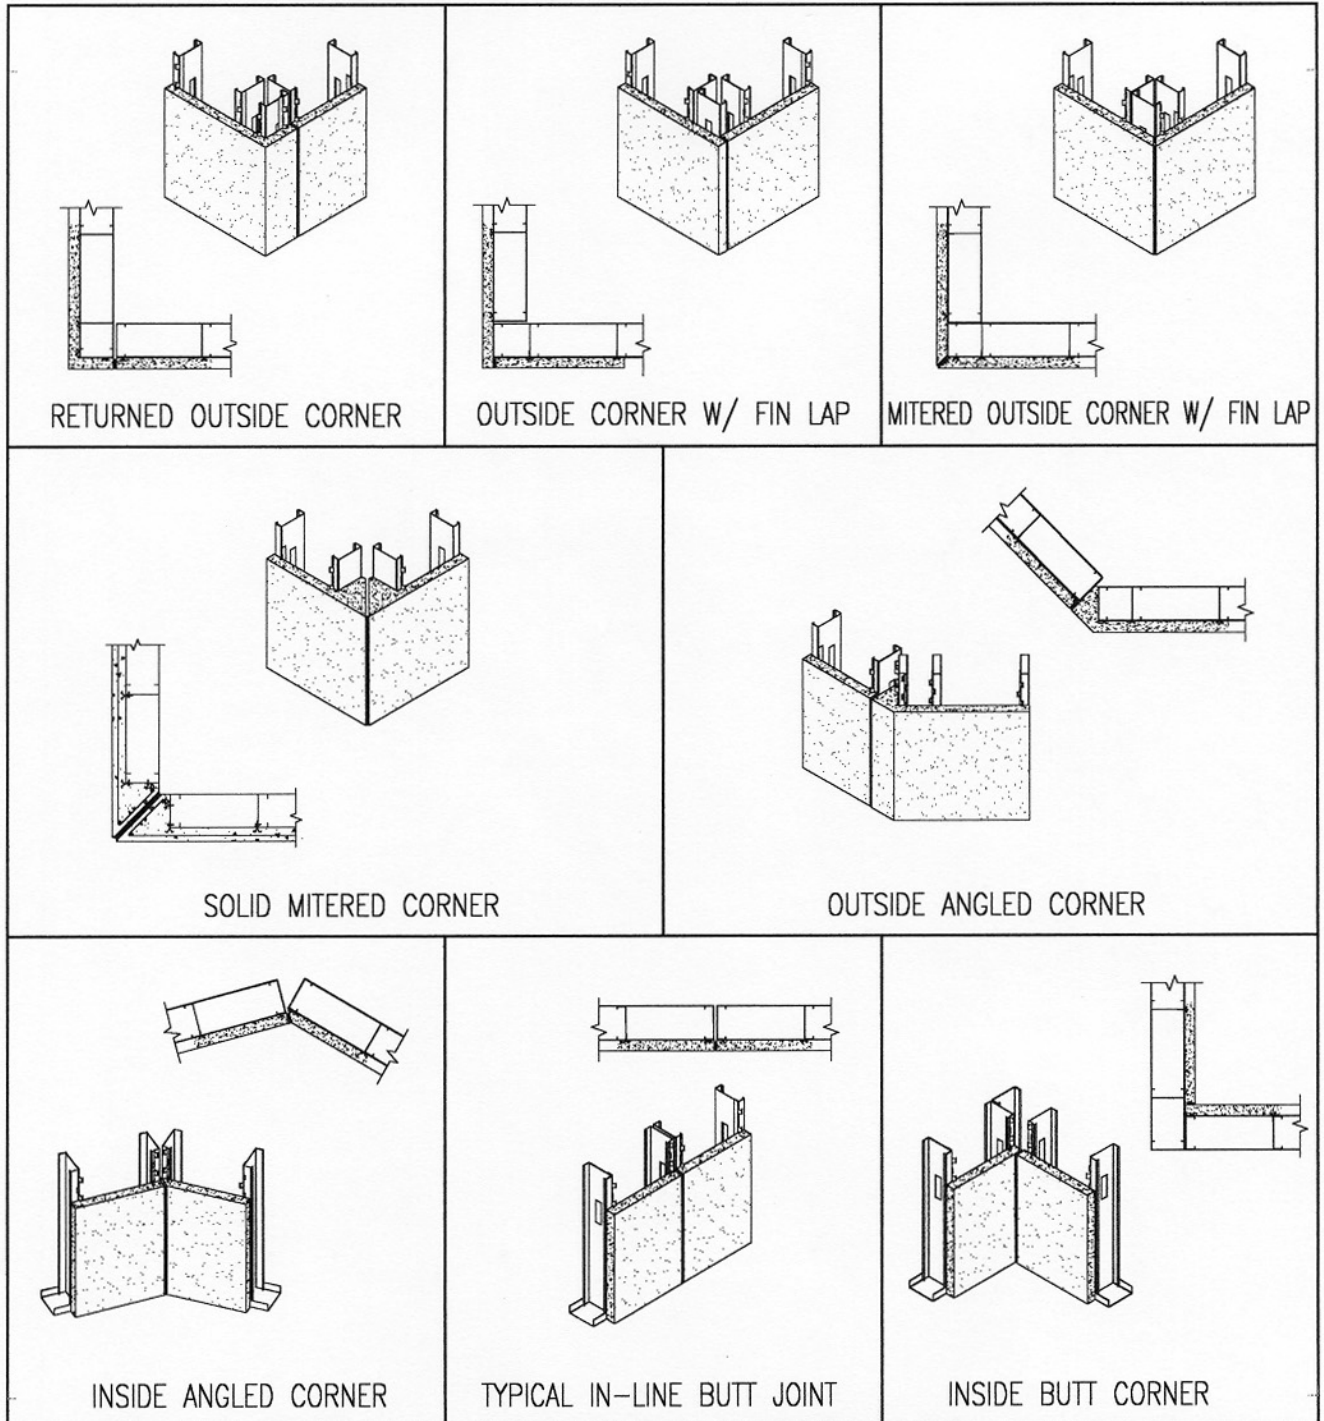

Metal Stud Crete[®] Composite System

For further details on Metal Stud Crete[®] panels, contact:

EARL COMPOSITE SYSTEMS

(800) 796-3275, Fax (626) 796-6194

E-Mail: metalcrete@earlcorp.com

Website: www.metalcrete.com