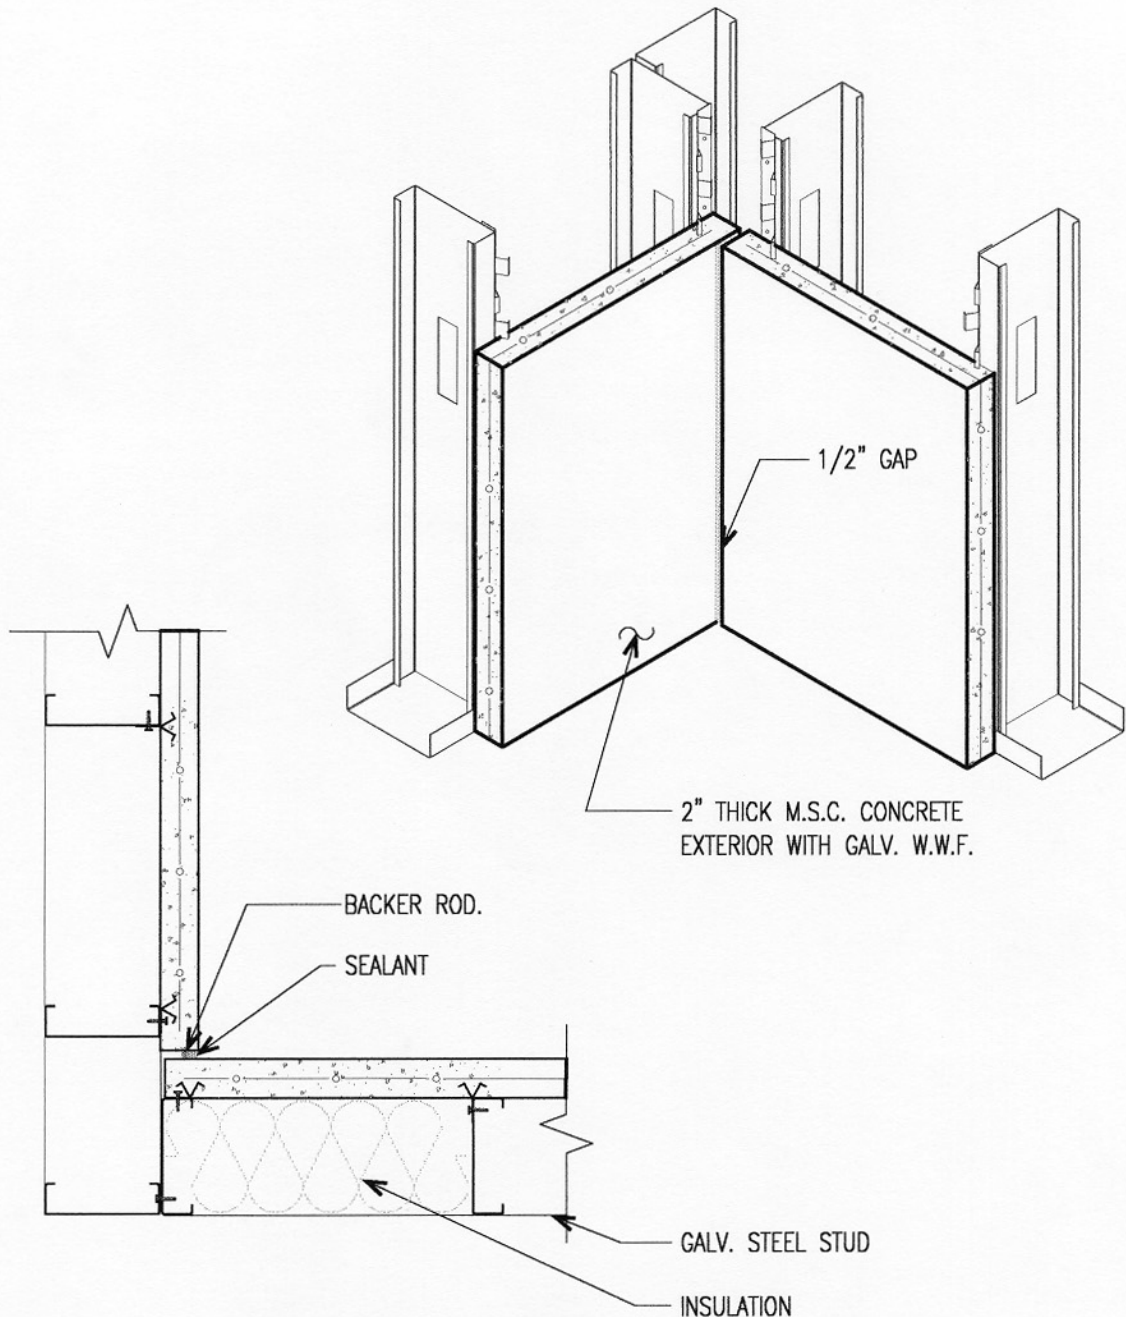

Metal Stud Crete[®] Composite System

INSIDE BUTT CORNER

N.T.S.

For further details on Metal Stud Crete[®] panels, contact:

EARL COMPOSITE SYSTEMS

(800) 796-3275, Fax (626) 796-6194

E-Mail: metalcrete@earlcorp.com