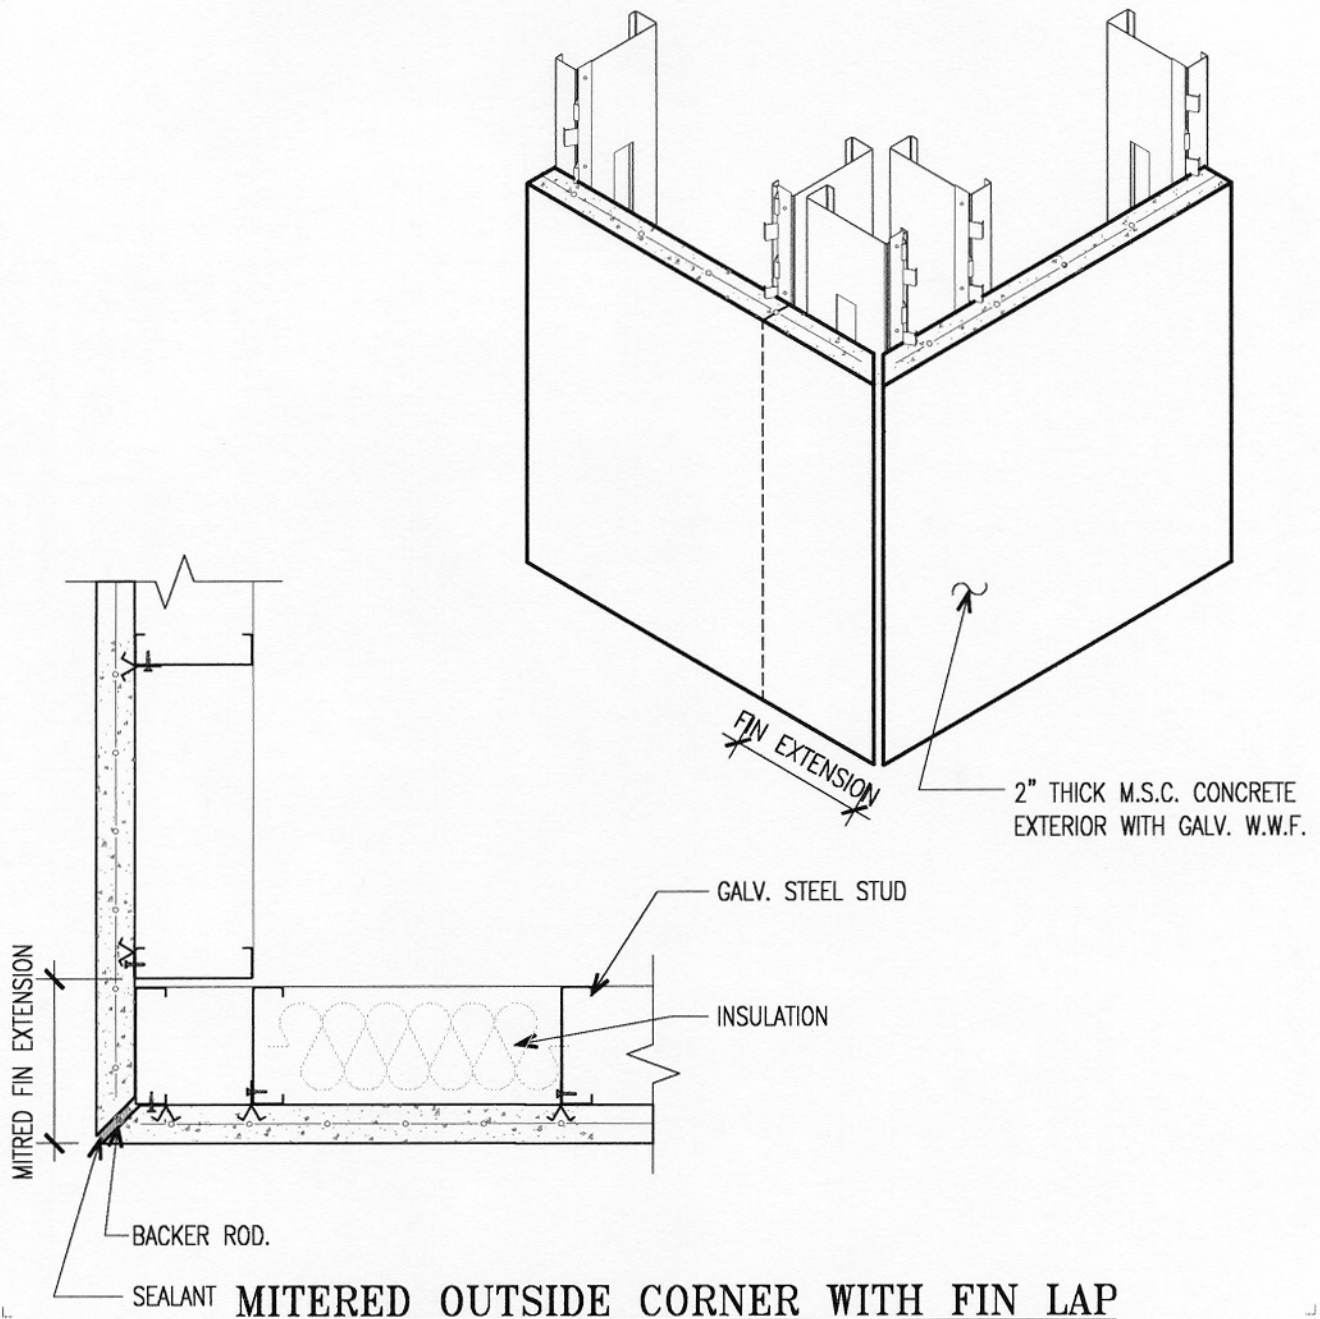

Metal Stud Crete[®] Composite System

N.T.S.

For further details on Metal Stud Crete[®] panels, contact:

EARL COMPOSITE SYSTEMS

(800) 796-3275, Fax (626) 796-6194

E-Mail: metalcrete@earlcorp.com

Website: www.metalcrete.com