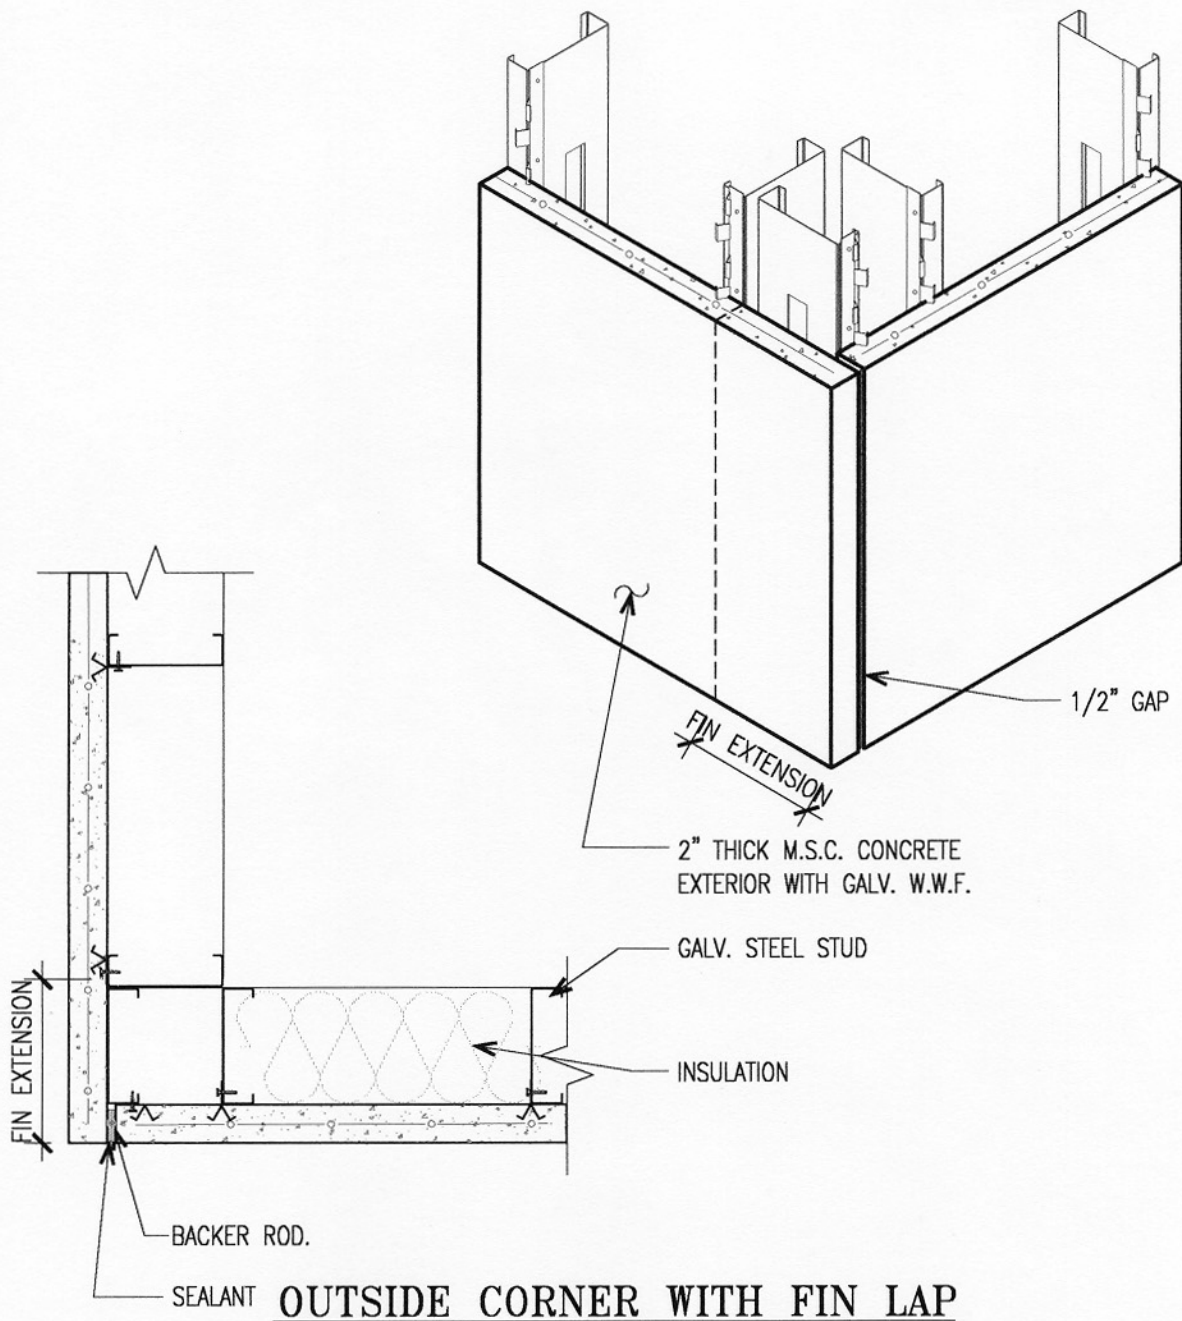

# Metal Stud Crete<sup>®</sup> Composite System

N.T.S.

For further details on Metal Stud Crete<sup>®</sup> panels, contact:  
**EARL COMPOSITE SYSTEMS**

(800) 796-3275, Fax (626) 796-6194

E-Mail: [metalcrete@earlcorp.com](mailto:metalcrete@earlcorp.com)