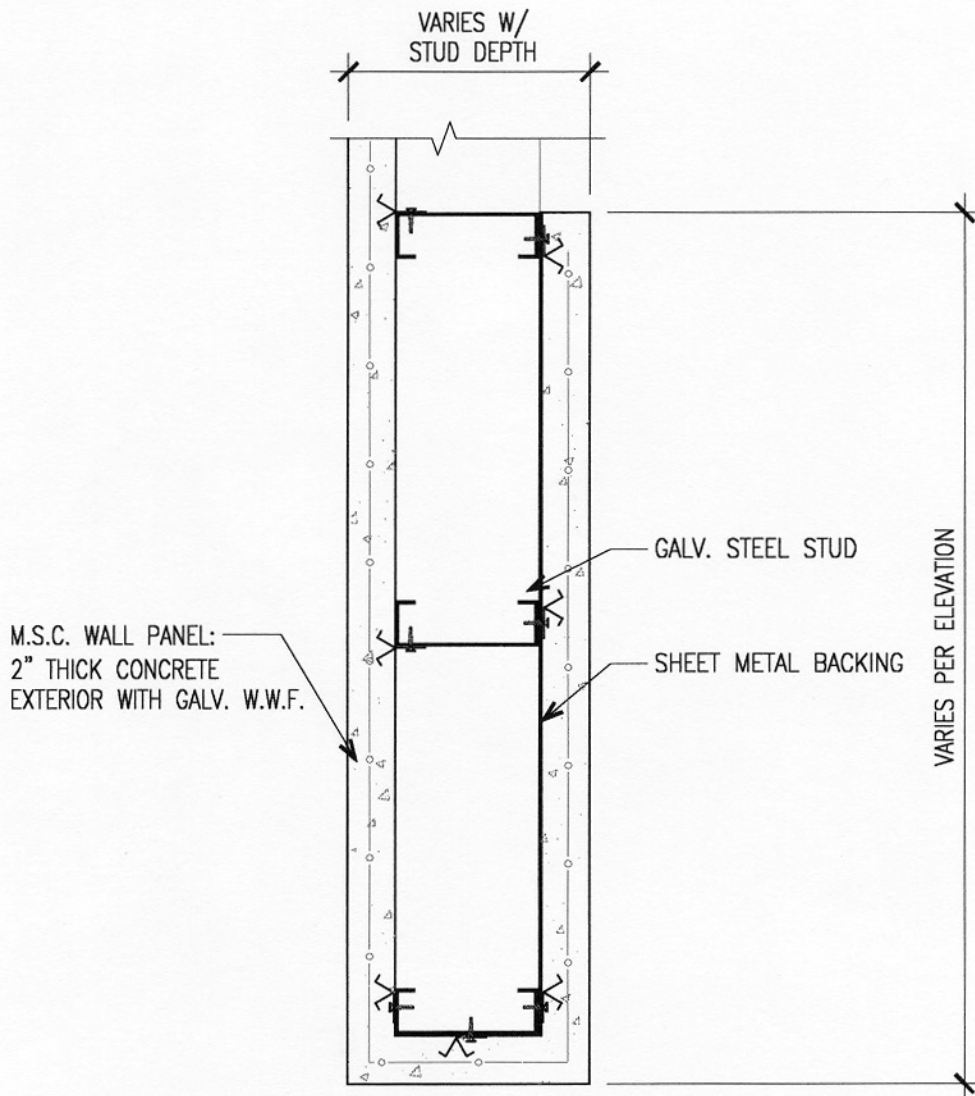

Metal Stud Crete[®] Composite System

MSC PANEL THREE SIDED W/ CONCRETE RETURN

1 1/2" = 1'-0"

For further details on Metal Stud Crete[®] panels, contact:

EARL COMPOSITE SYSTEMS

(800) 796-3275, Fax (626) 796-6194