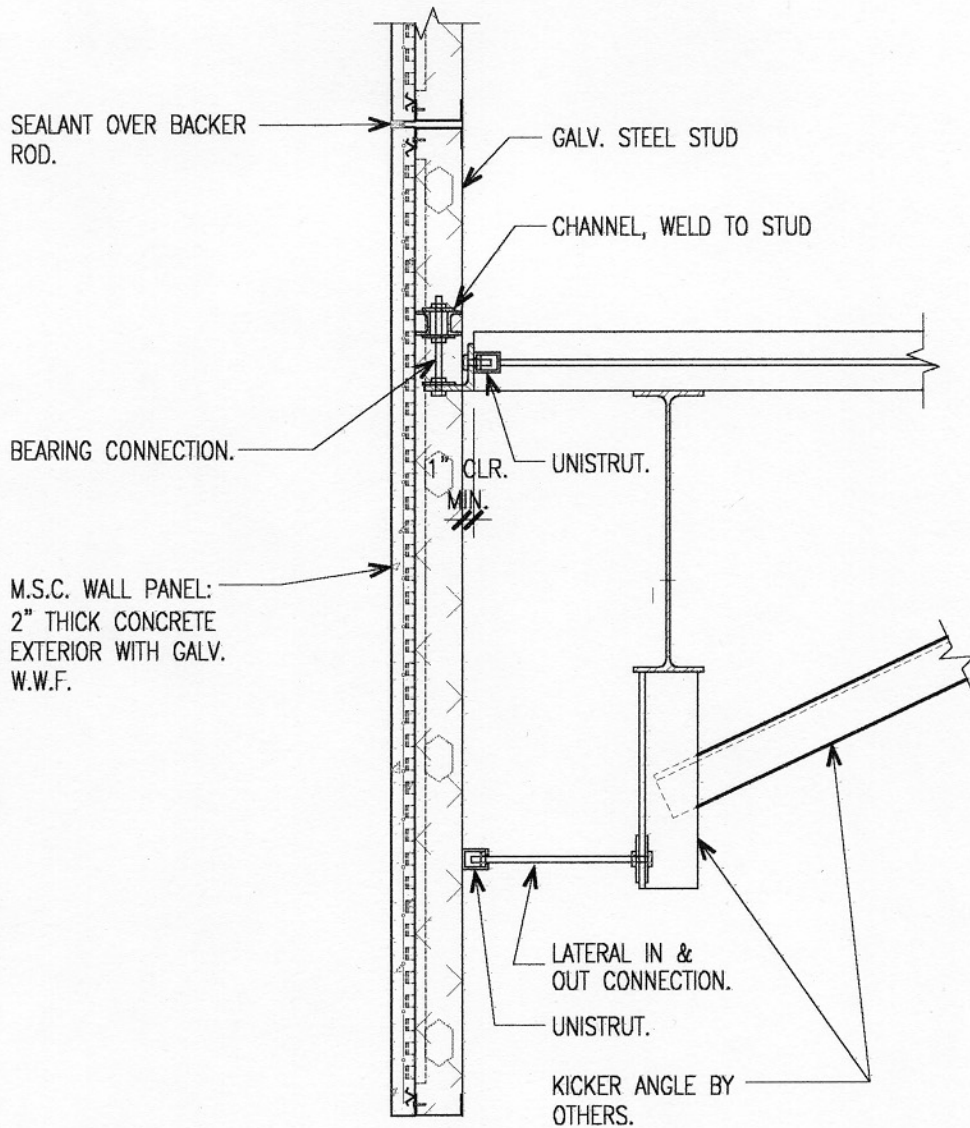

# Metal Stud Crete<sup>®</sup> Composite System

## SPANDREL PANEL CONNECTION OPTION #1

$3/4" = 1'-0"$

For further details on Metal Stud Crete<sup>®</sup> panels, contact:

**EARL COMPOSITE SYSTEMS**

(800) 796-3275, Fax (626) 796-6194

E-Mail: [metalcrete@earlcorp.com](mailto:metalcrete@earlcorp.com)