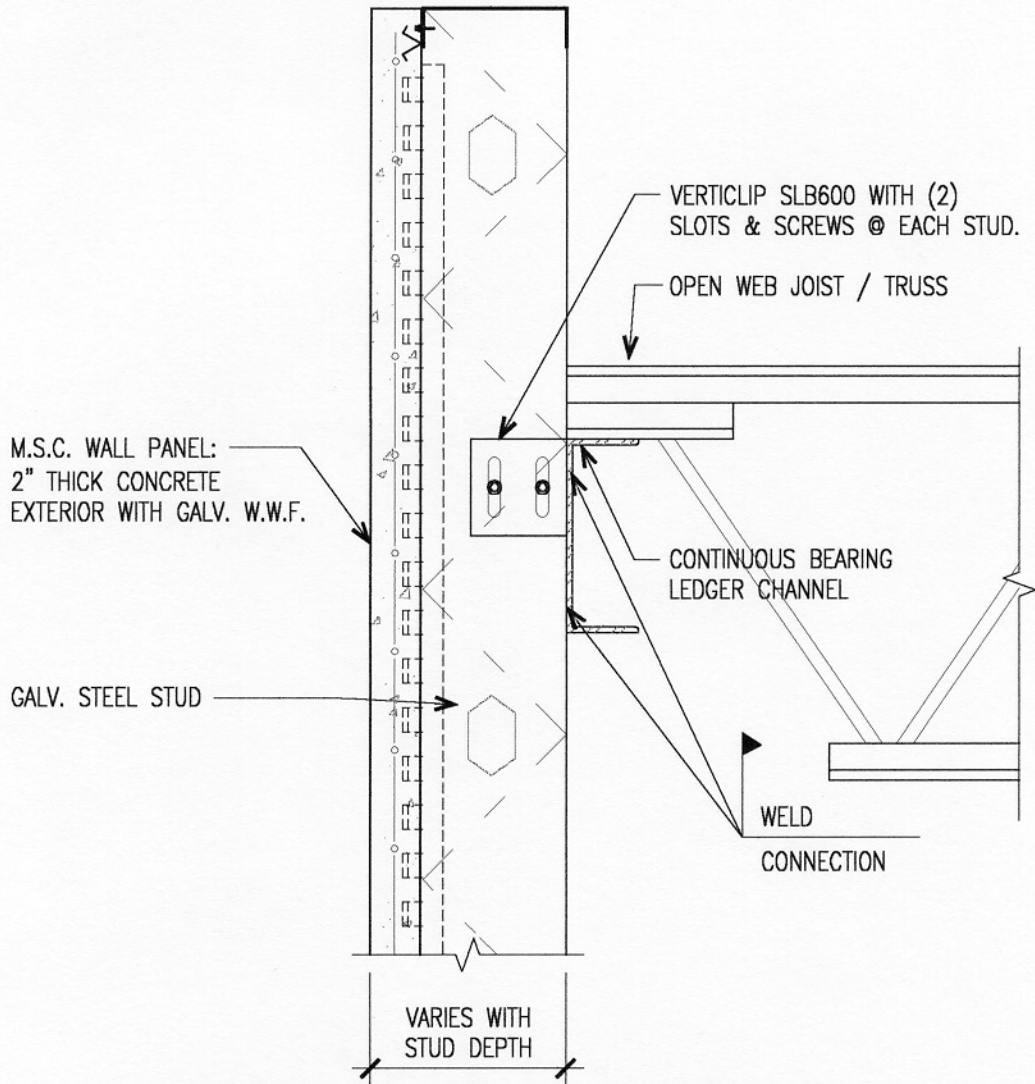

# Metal Stud Crete<sup>®</sup> Composite System

## STEEL CHANNEL LEDGER WITH VERTICLIP

1 1/2" = 1'-0"

For further details on Metal Stud Crete<sup>®</sup> panels, contact:

**EARL COMPOSITE SYSTEMS**

(800) 796-3275, Fax (626) 796-6194

E-Mail: [metalcrete@earlcorp.com](mailto:metalcrete@earlcorp.com)