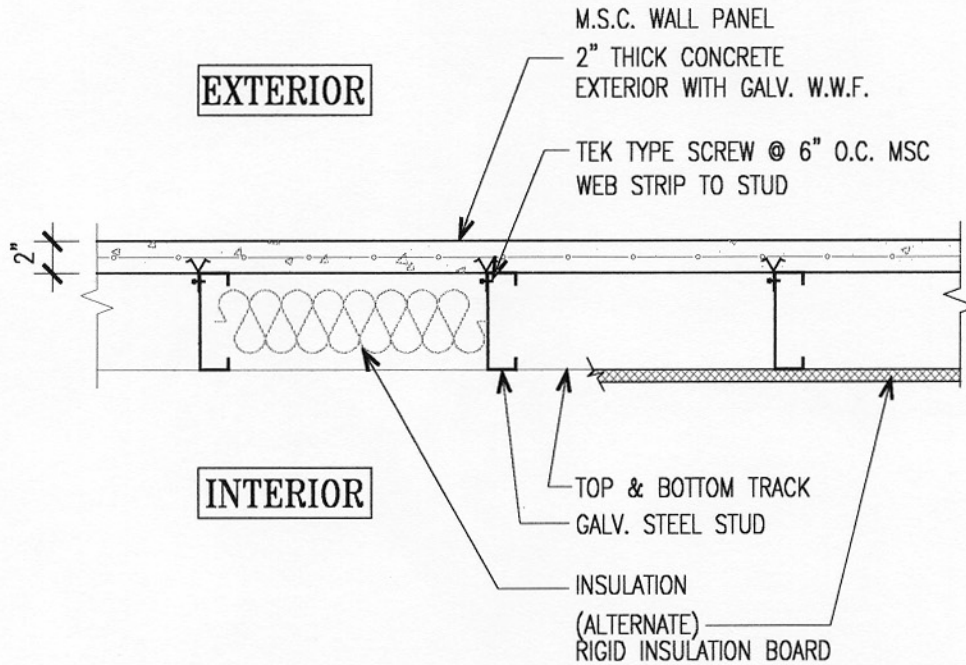

Metal Stud Crete[®] Composite System

M.S.C. WALL - PLAN VIEW

1" = 1'-0"

For further details on Metal Stud Crete[®] panels, contact:

EARL COMPOSITE SYSTEMS

(800) 796-3275, Fax (626) 796-6194

E-Mail: metalcrete@earlcorp.com