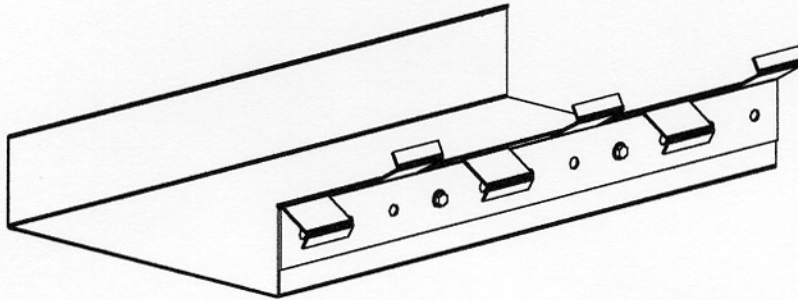

# Metal Stud Crete<sup>®</sup> Composite System

M.S.C. TRACK COMPOSITE CONNECTOR

M.S.C. WEB COMPOSITE CONNECTOR

M.S.C. TRACK STRIP

ALL RADIUS = 0.05"

M.S.C. WEB STRIP

ALL RADIUS = 0.05"

For further details on Metal Stud Crete<sup>®</sup> panels, contact: