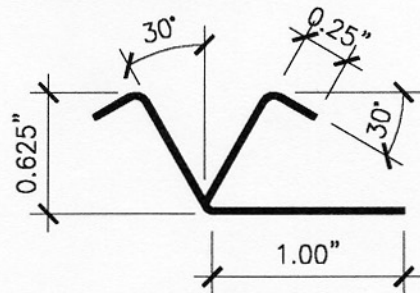

# Metal Stud Crete<sup>®</sup> Composite System

M.S.C. TRACK COMPOSITE CONNECTOR

M.S.C. WEB COMPOSITE CONNECTOR

M.S.C. TRACK STRIP

ALL RADIUS = 0.05"

M.S.C. WEB STRIP

ALL RADIUS = 0.05"

For further details on Metal Stud Crete<sup>®</sup> panels, contact: