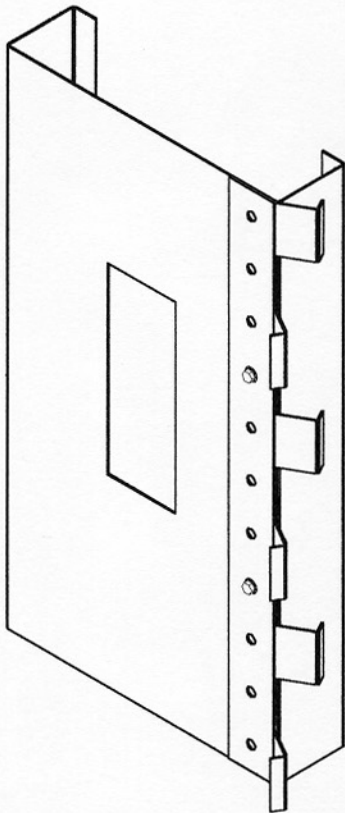

# Metal Stud Crete<sup>®</sup> Composite System

M.S.C. TRACK COMPOSITE CONNECTOR

M.S.C. WEB COMPOSITE CONNECTOR

M.S.C. TRACK STRIP

ALL RADIUS = 0.05"

M.S.C. WEB STRIP

ALL RADIUS = 0.05"

For further details on Metal Stud Crete<sup>®</sup> panels, contact: