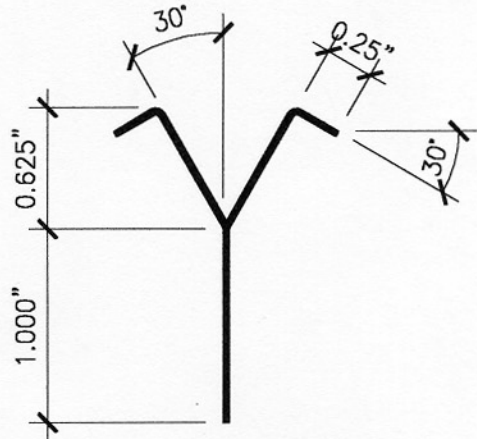

# Metal Stud Crete<sup>®</sup> Composite System

M.S.C. TRACK COMPOSITE CONNECTOR

M.S.C. WEB COMPOSITE CONNECTOR

M.S.C. TRACK STRIP

ALL RADIUS = 0.05"

M.S.C. WEB STRIP

ALL RADIUS = 0.05"

For further details on Metal Stud Crete<sup>®</sup> panels, contact: