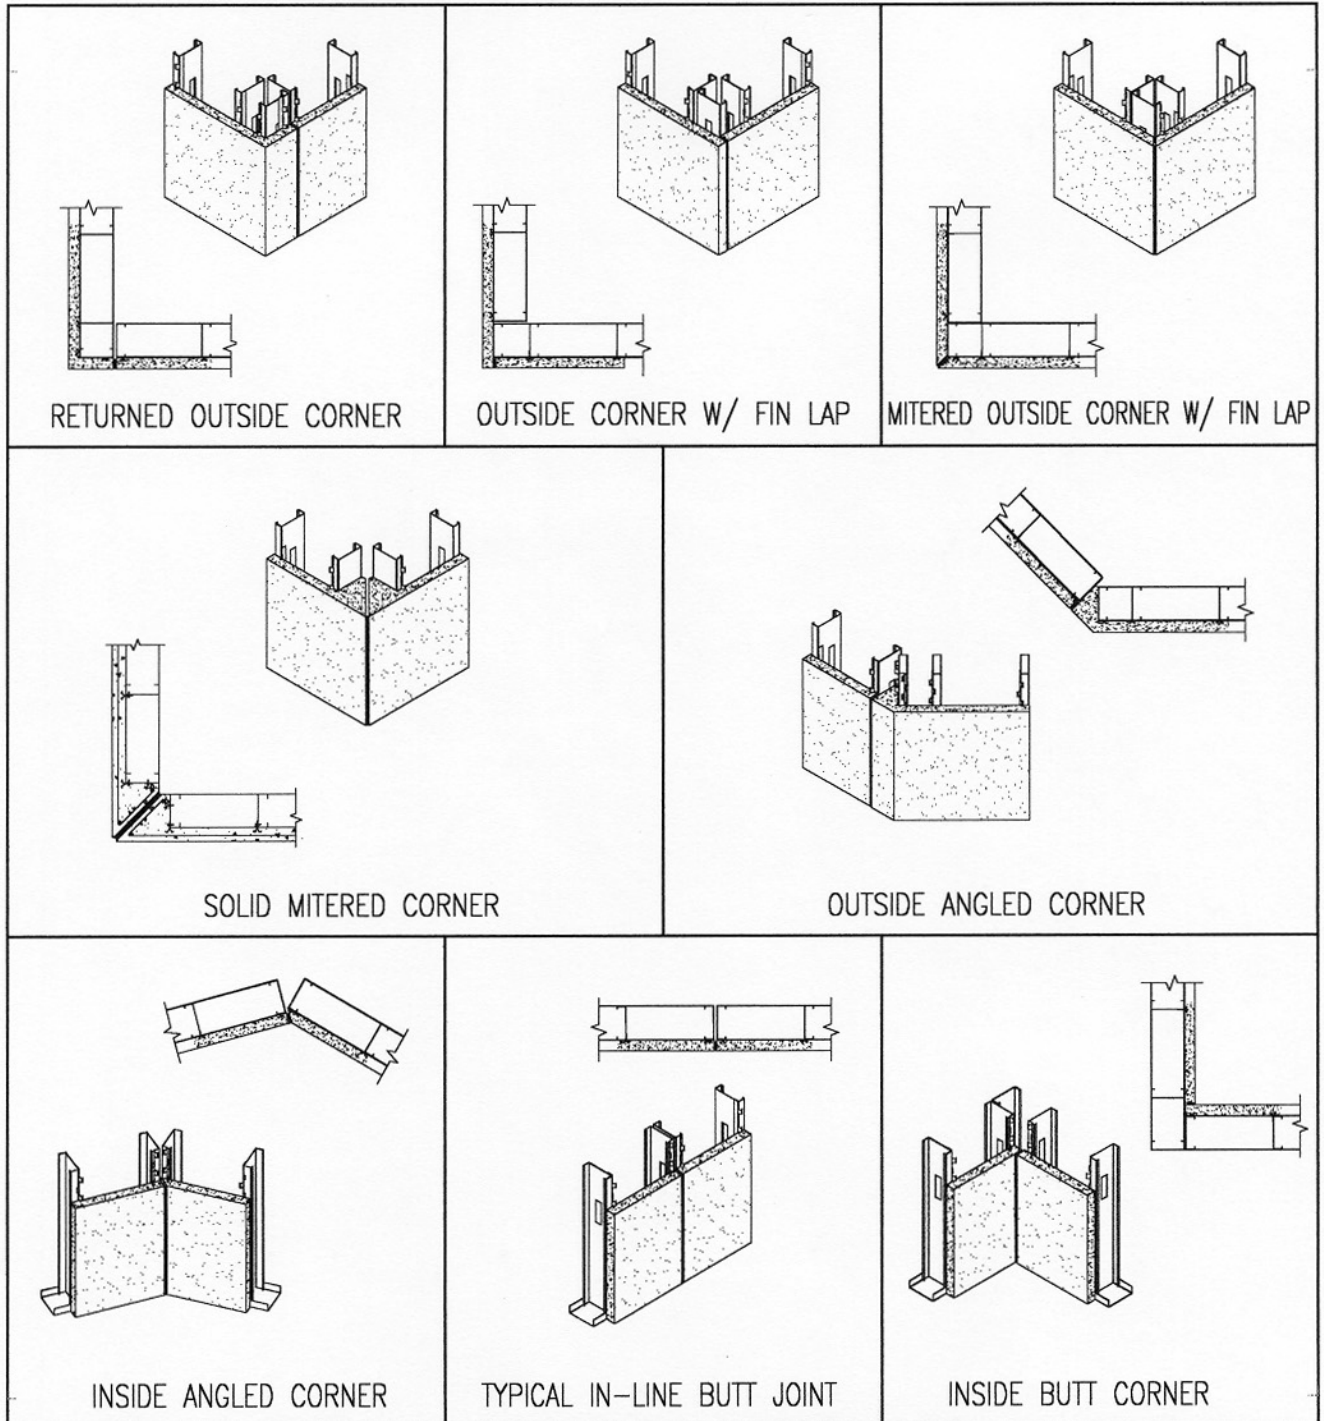

# Metal Stud Crete<sup>®</sup> Composite System

For further details on Metal Stud Crete<sup>®</sup> panels, contact:

**EARL COMPOSITE SYSTEMS**

(800) 796-3275, Fax (626) 796-6194

E-Mail: [metalcrete@earlcorp.com](mailto:metalcrete@earlcorp.com)