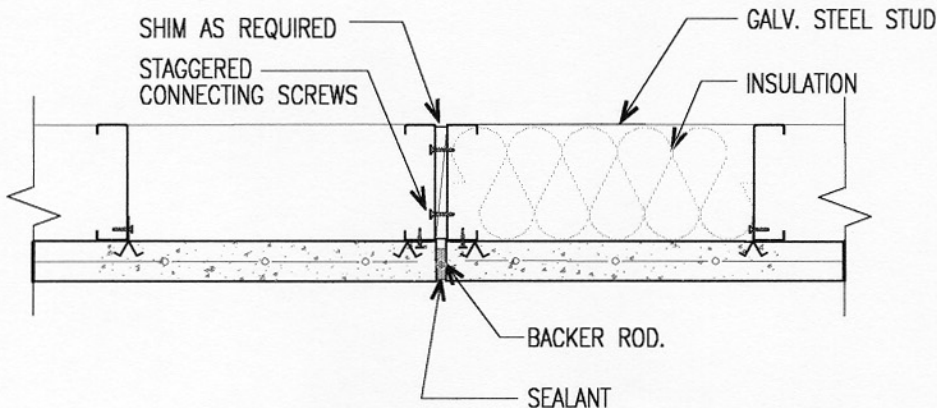

Metal Stud Crete[®] Composite System

TYPICAL IN-LINE BUTT JOINT

N.T.S.

For further details on Metal Stud Crete[®] panels, contact:

EARL COMPOSITE SYSTEMS

(800) 796-3275, Fax (626) 796-6194

E-Mail: metalcrete@earlcorp.com