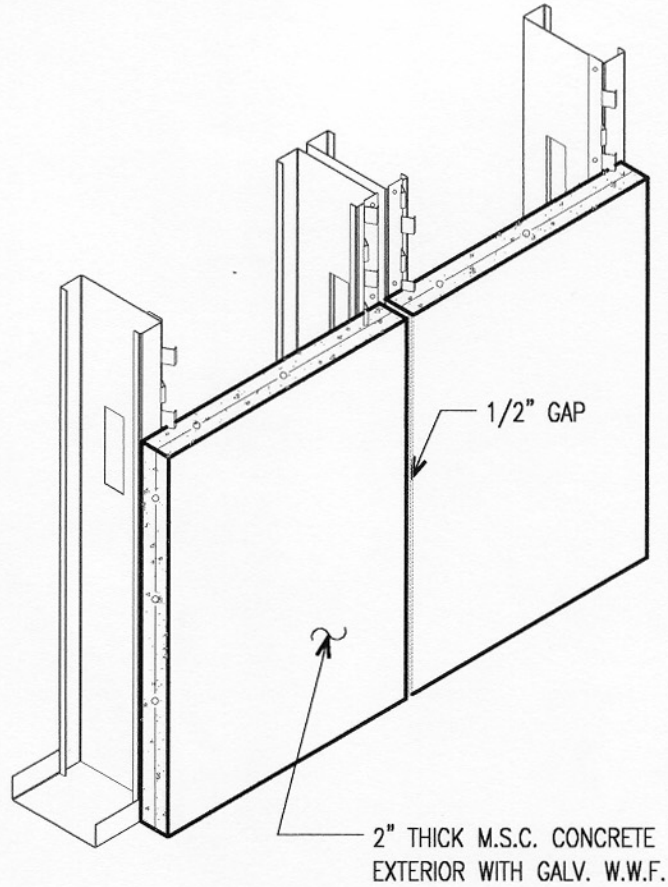

Metal Stud Crete[®] Composite System

TYPICAL IN-LINE BUTT JOINT

N.T.S.

For further details on Metal Stud Crete[®] panels, contact:

EARL COMPOSITE SYSTEMS

(800) 796-3275, Fax (626) 796-6194

E-Mail: metalcrete@earlcorp.com