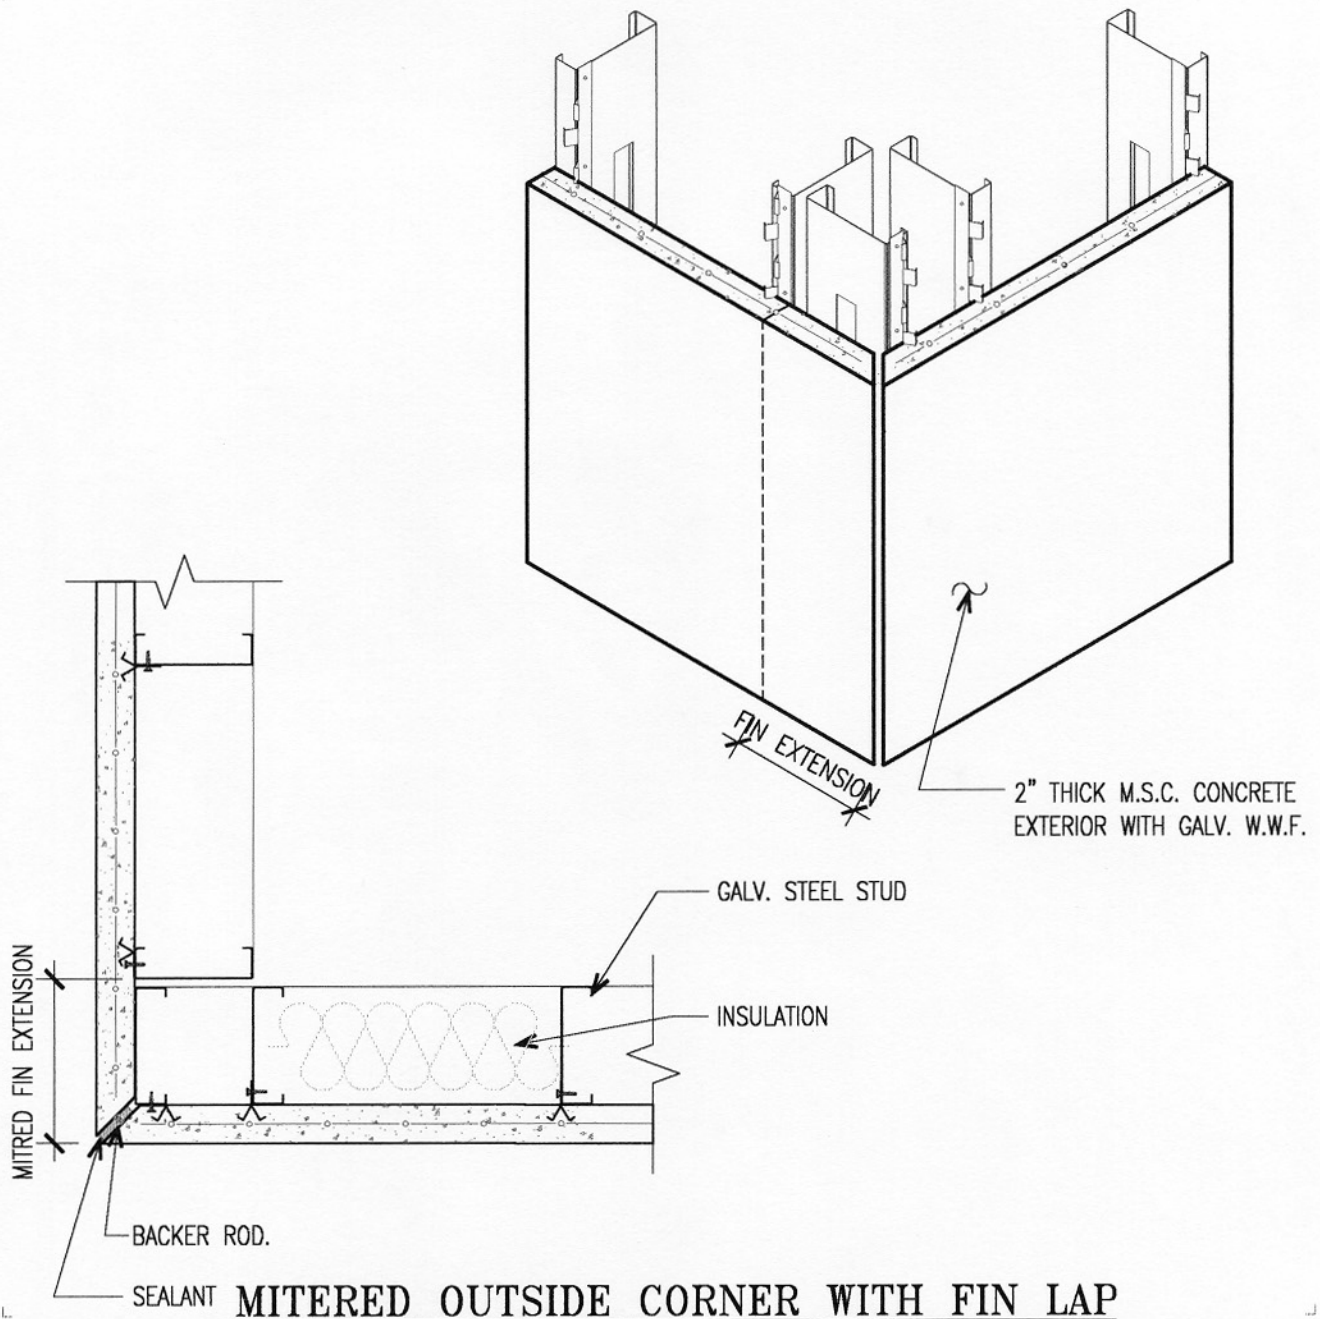

Metal Stud Crete[®] Composite System

N.T.S.

For further details on Metal Stud Crete[®] panels, contact:
EARL COMPOSITE SYSTEMS

(800) 796-3275, Fax (626) 796-6194

E-Mail: metalcrete@earlcorp.com

Website: www.metalcrete.com