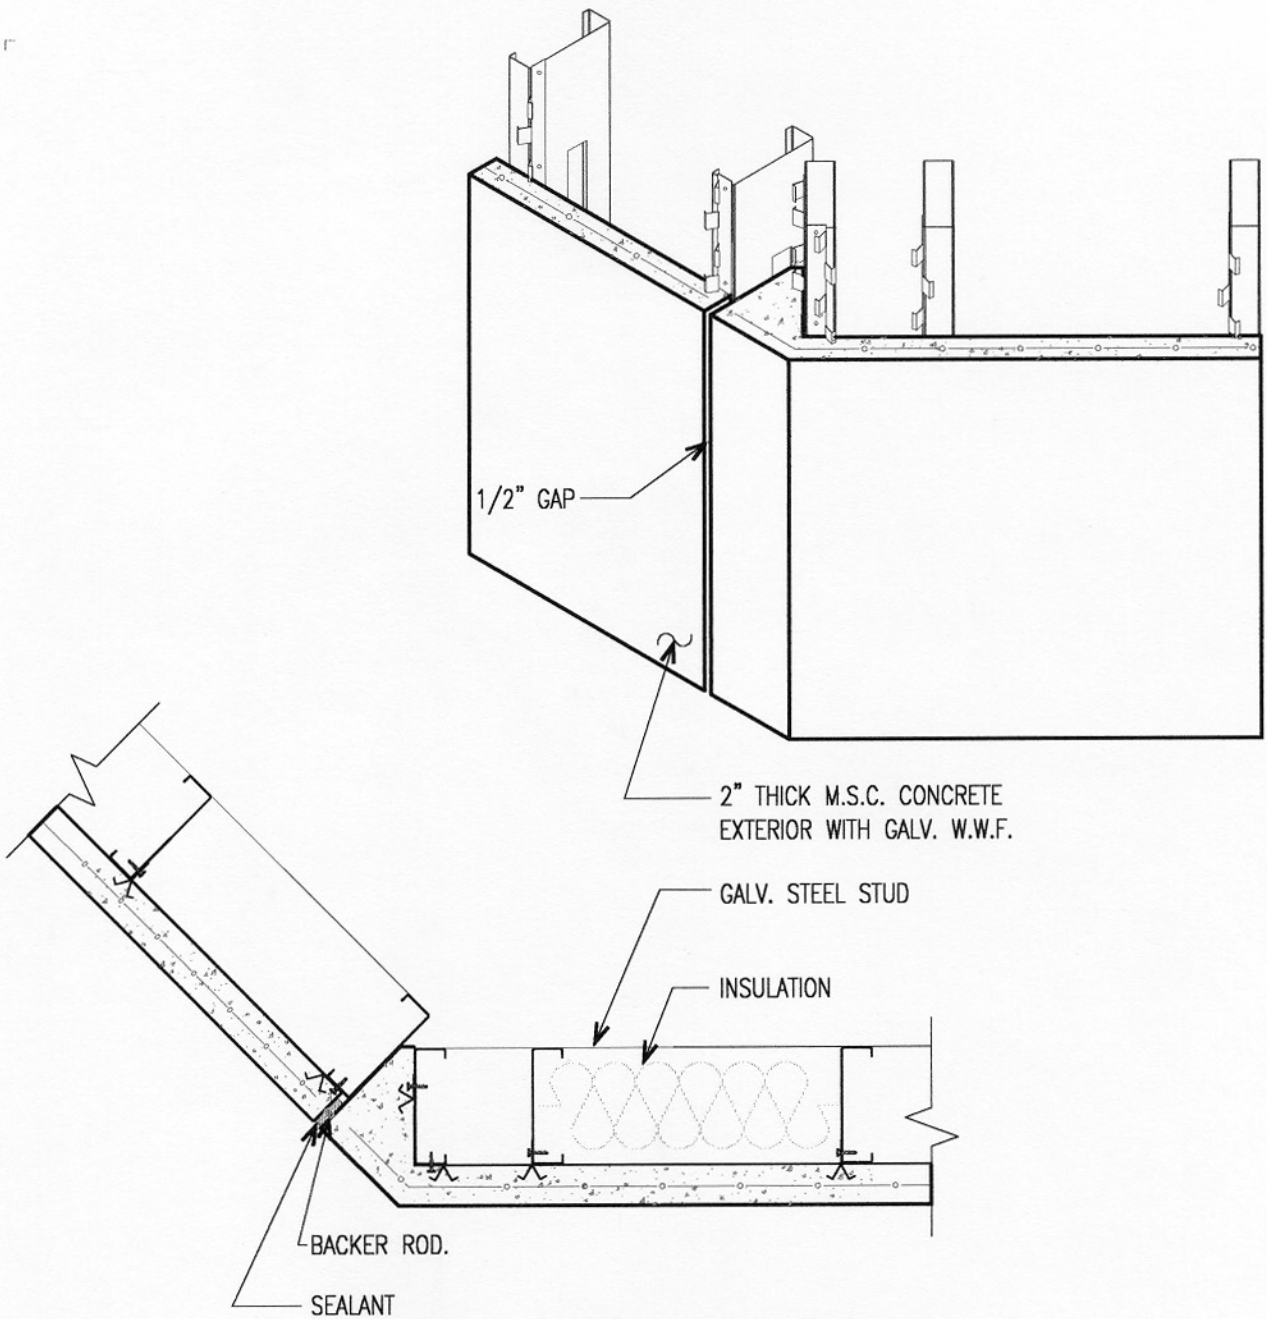

Metal Stud Crete[®] Composite System

OUTSIDE ANGLED CORNER

N.T.S.

For further details on Metal Stud Crete[®] panels, contact:

EARL COMPOSITE SYSTEMS

(800) 796-3275, Fax (626) 796-6194

E-Mail: metalcrete@earlcorp.com