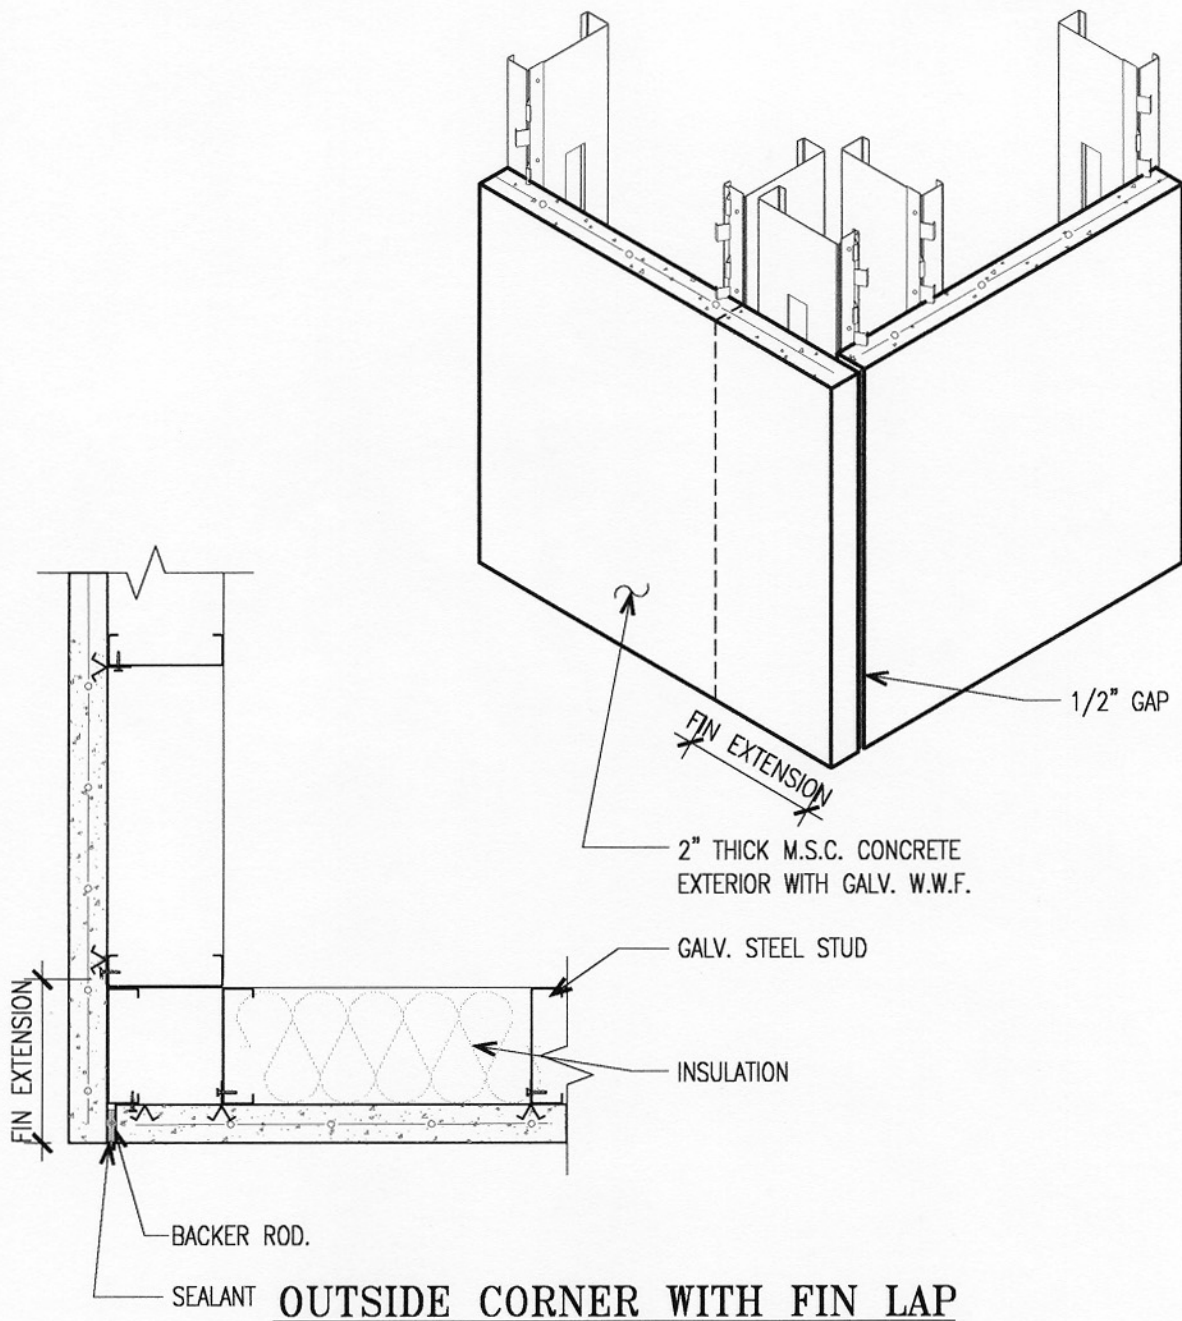

Metal Stud Crete[®] Composite System

N.T.S.

For further details on Metal Stud Crete[®] panels, contact:
EARL COMPOSITE SYSTEMS

(800) 796-3275, Fax (626) 796-6194

E-Mail: metalcrete@earlcorp.com

Website: www.metalcrete.com