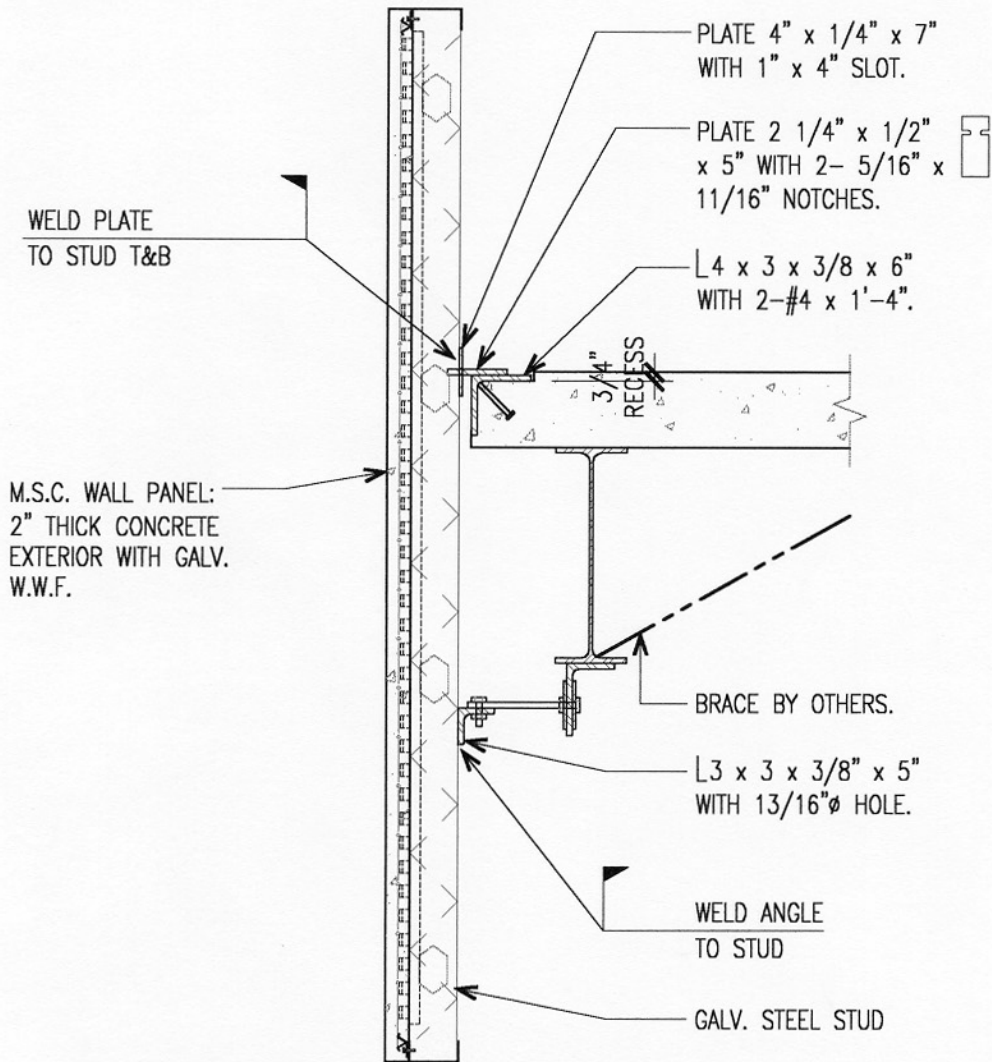

# Metal Stud Crete<sup>®</sup> Composite System

## MSC PANEL @ SPANDREL MID SPAN CONNECTION 3/4" = 1'-0"

For further details on Metal Stud Crete<sup>®</sup> panels, contact:  
**EARL COMPOSITE SYSTEMS**  
(800) 796-3275, Fax (626) 796-6194  
E-Mail: [metalcrete@earlcorp.com](mailto:metalcrete@earlcorp.com)  
Website: [www.metalcrete.com](http://www.metalcrete.com)