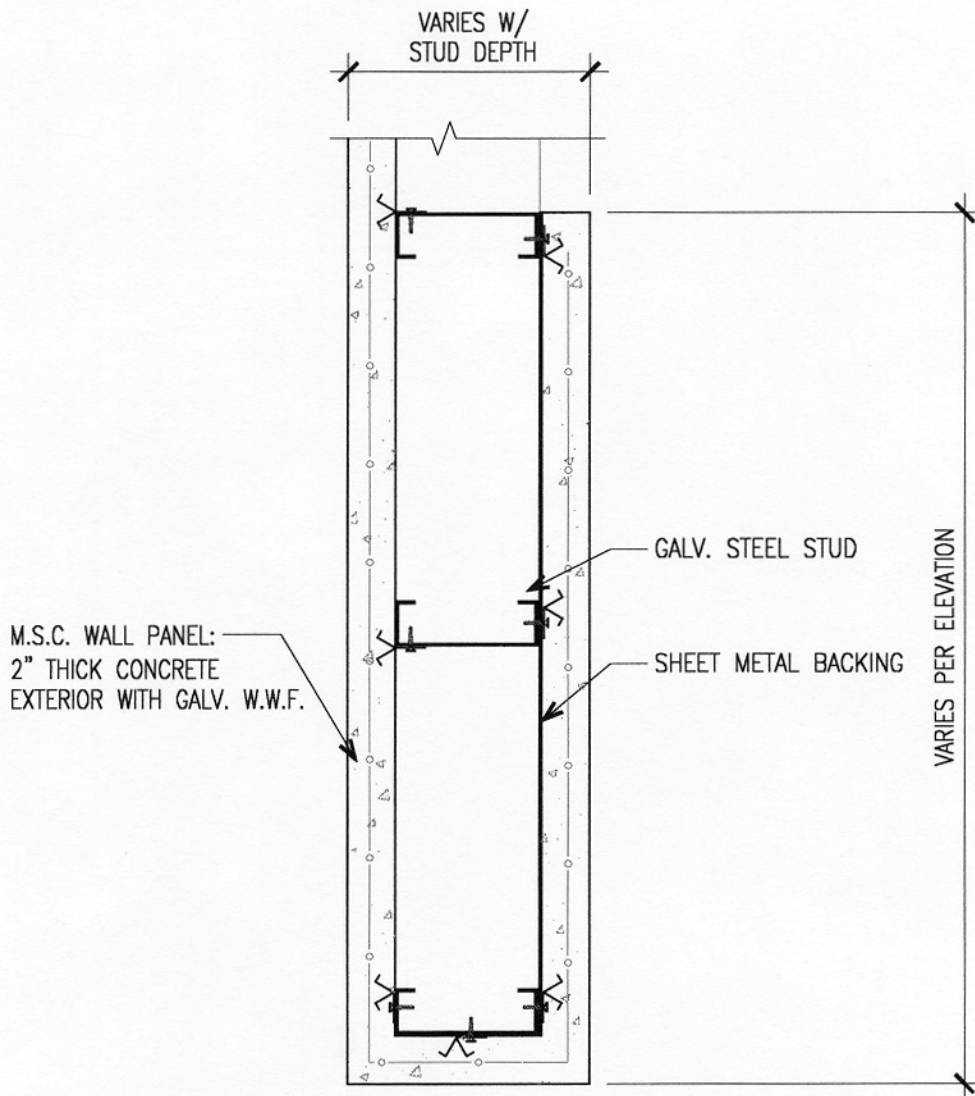

# Metal Stud Crete<sup>®</sup> Composite System

MSC PANEL THREE SIDED W/ CONCRETE RETURN

1 1/2" = 1'-0"

For further details on Metal Stud Crete<sup>®</sup> panels, contact:

**EARL COMPOSITE SYSTEMS**

(800) 796-3275, Fax (626) 796-6194