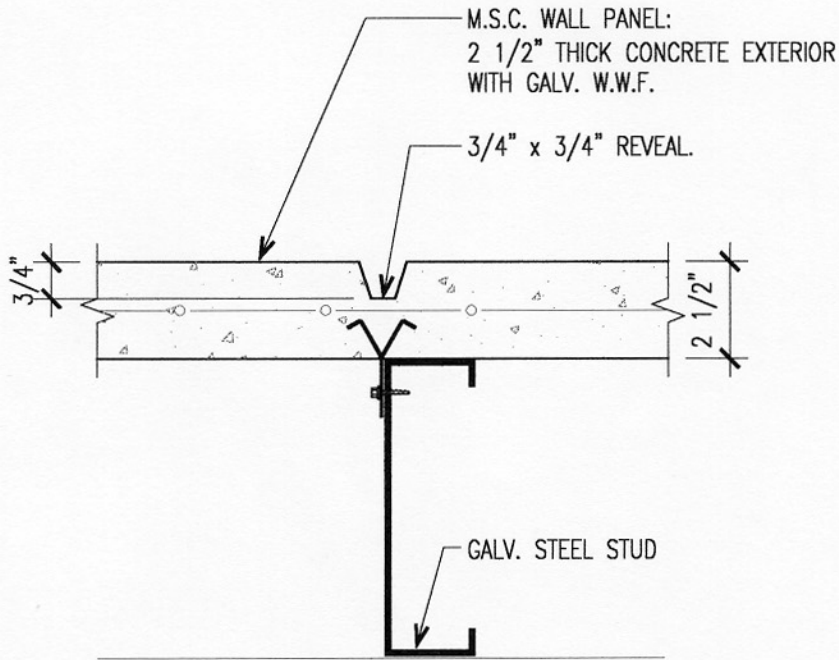

Metal Stud Crete[®] Composite System

PLAN VIEW

REVEAL DETAIL (TYP.)

3" = 1'-0"

For further details on Metal Stud Crete[®] panels, contact:

EARL COMPOSITE SYSTEMS

(800) 796-3275, Fax (626) 796-6194

E-Mail: metalcrete@earlcorp.com