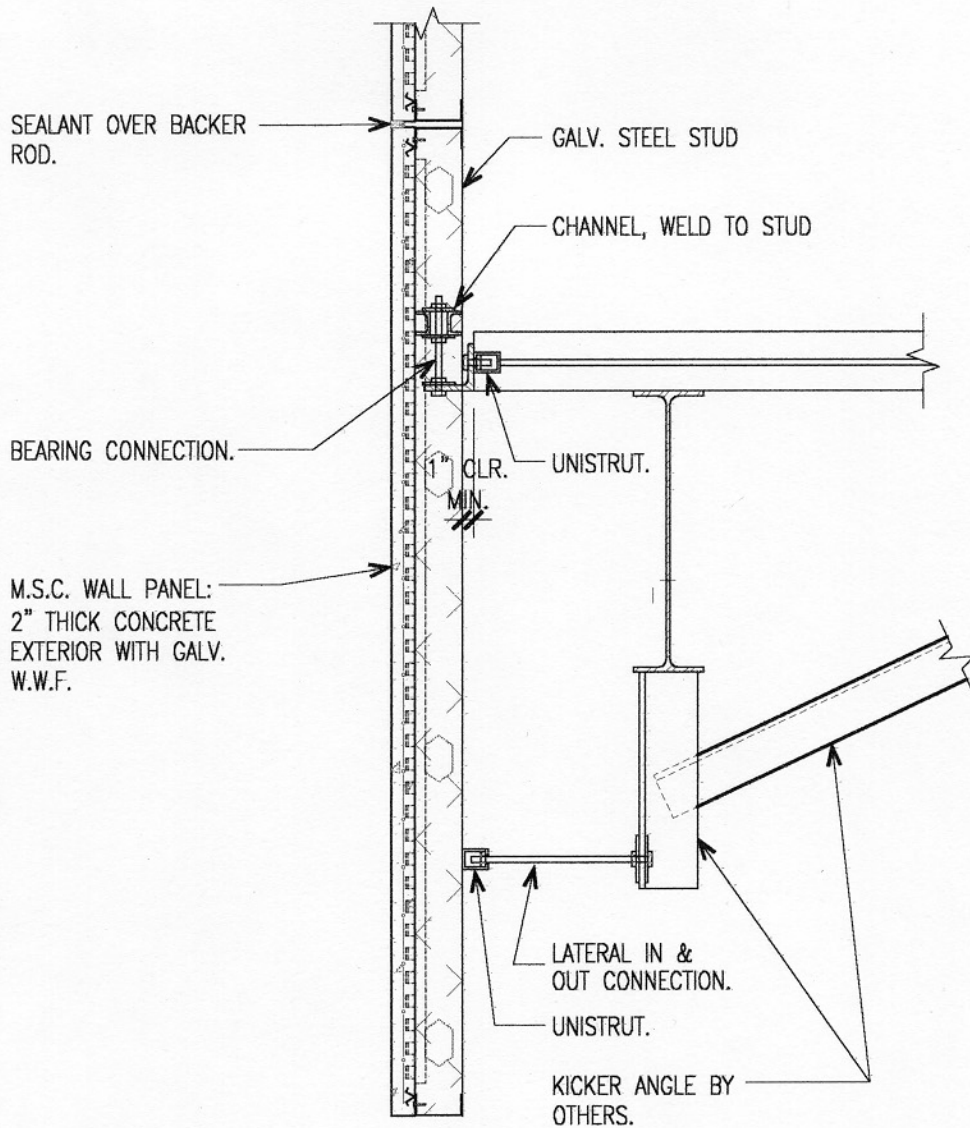

Metal Stud Crete[®] Composite System

SPANDREL PANEL CONNECTION OPTION #1

$3/4" = 1'-0"$

For further details on Metal Stud Crete[®] panels, contact:

EARL COMPOSITE SYSTEMS

(800) 796-3275, Fax (626) 796-6194