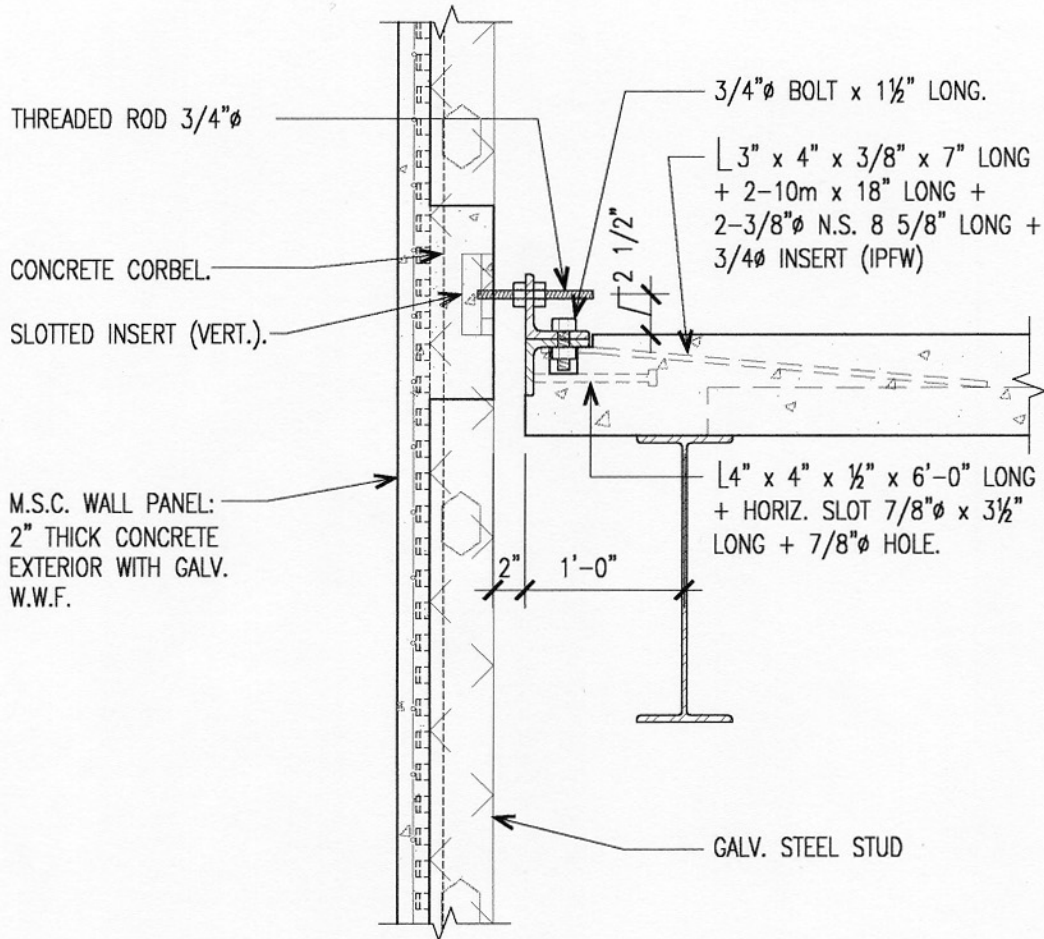

# Metal Stud Crete<sup>®</sup> Composite System

## SPANDREL PANEL CONNECTION- OPTION #2

1" = 1'-0"

For further details on Metal Stud Crete<sup>®</sup> panels, contact:

**EARL COMPOSITE SYSTEMS**

(800) 796-3275, Fax (626) 796-6194

E-Mail: [metalcrete@earlcorp.com](mailto:metalcrete@earlcorp.com)