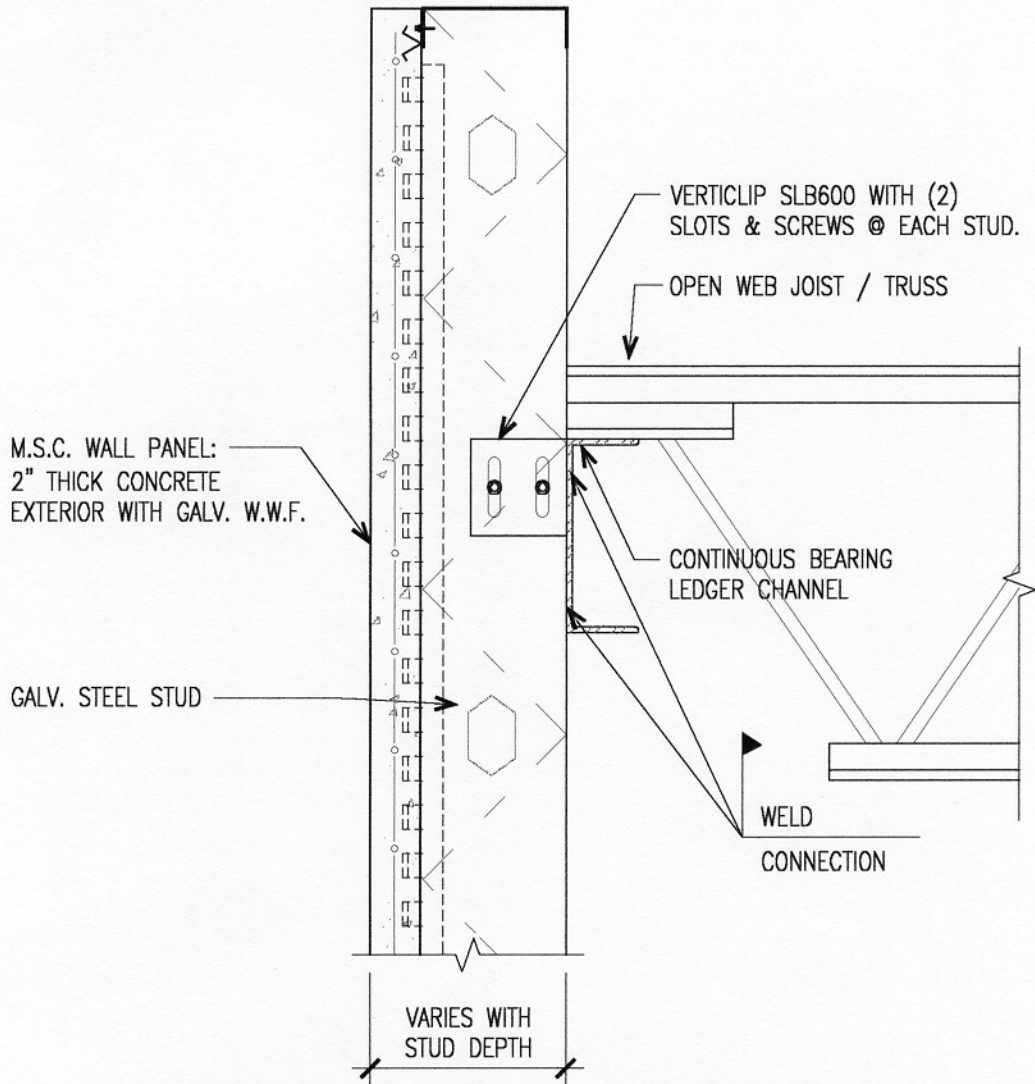

Metal Stud Crete[®] Composite System

STEEL CHANNEL LEDGER WITH VERTICLIP

1 1/2" = 1'-0"

For further details on Metal Stud Crete[®] panels, contact:

EARL COMPOSITE SYSTEMS

(800) 796-3275, Fax (626) 796-6194