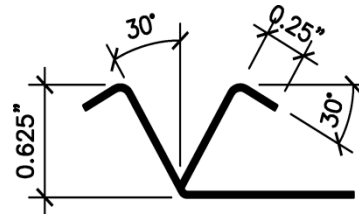

Metal Stud Crete® Composite System

M.S.C. TRACK COMPOSITE CONNECTOR

M.S.C. WEB COMPOSITE CONNECTOR

M.S.C. TRACK STRIP
ALL RADIUS = 0.05"

M.S.C. WEB STRIP
ALL RADIUS = 0.05"

For further details on Metal Stud Crete® contact
Composite Building Systems Inc.
E-mail: info@metalcrete.com
Website: www.metalcrete.com
Phone: (818) 606-4703