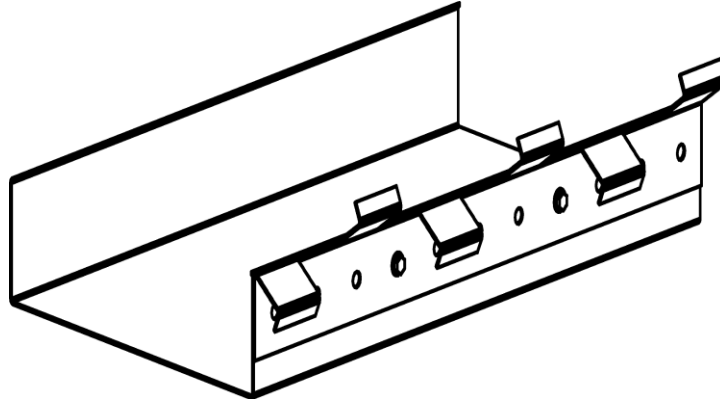

Metal Stud Crete® Composite System

M.S.C. TRACK COMPOSITE CONNECTOR

M.S.C. WEB COMPOSITE CONNECTOR

M.S.C. TRACK STRIP
ALL RADIUS = 0.05"

M.S.C. WEB STRIP
ALL RADIUS = 0.05"

For further details on Metal Stud Crete® contact
Composite Building Systems Inc.
E-mail: info@metalcrete.com
Website: www.metalcrete.com
Phone: (818) 606-4703