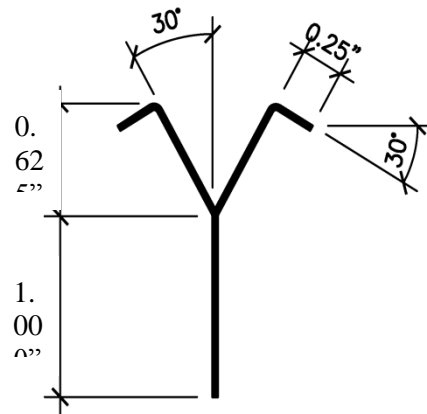

Metal Stud Crete® Composite System

M.S.C. TRACK COMPOSITE CONNECTOR

M.S.C. WEB COMPOSITE CONNECTOR

M.S.C. TRACK STRIP
ALL RADIUS = 0.05"

M.S.C. WEB STRIP
ALL RADIUS = 0.05"

For further details on Metal Stud Crete® contact
Composite Building Systems Inc.
E-mail: info@metalcrete.com
Website: www.metalcrete.com
Phone: (818) 606-4703