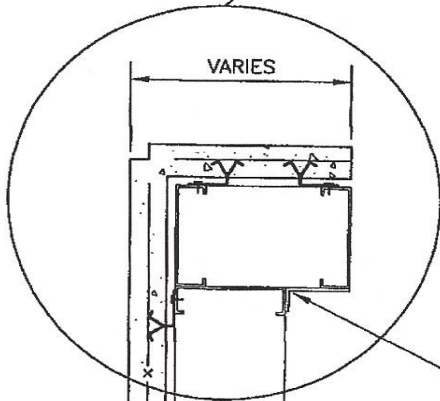

Metal Stud Crete® Composite System

3
MC11

FALSE JOINT DETAIL
@ CORNER WRAP

LIGHT GAGE STEEL
CLOSURE PIECE AT
CORNER

For further details on Metal Stud Crete® contact
Composite Building Systems Inc.
E-mail: info@metalcrete.com
Website: www.metalcrete.com
Phone: (818) 606-4703