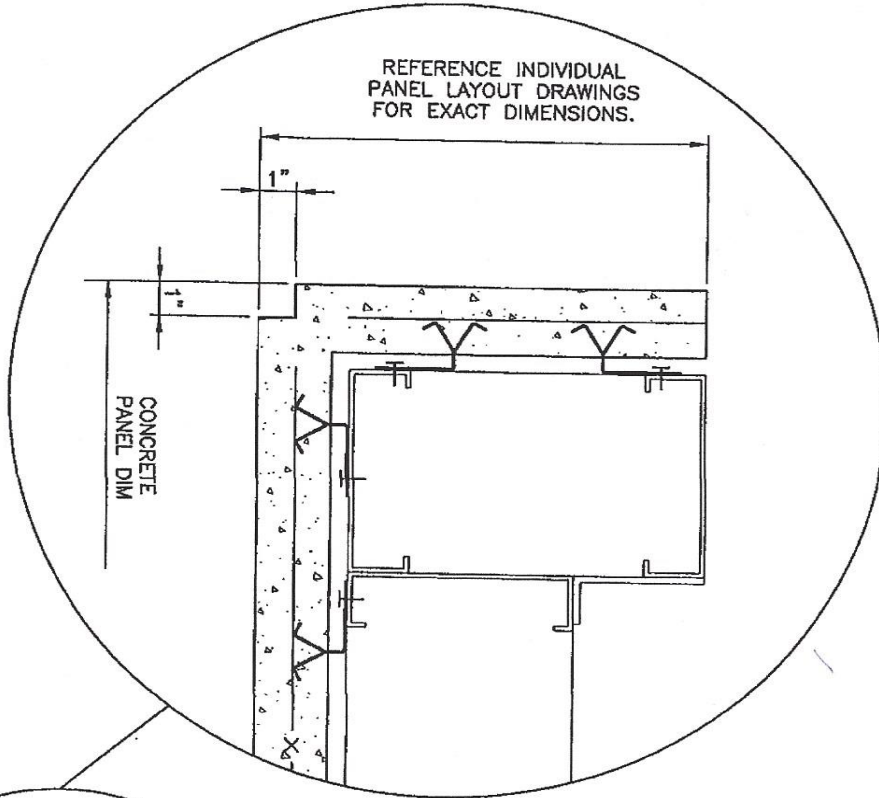

Metal Stud Crete® Composite System

3
MC11

FALSE JOINT DETAIL
@ CORNER WRAP

LIGHT GAGE STEEL
CLOSURE PIECE AT
CORNER

For further details on Metal Stud Crete® contact
Composite Building Systems Inc.
E-mail: info@metalcrete.com
Website: www.metalcrete.com
Phone: (818) 606-4703