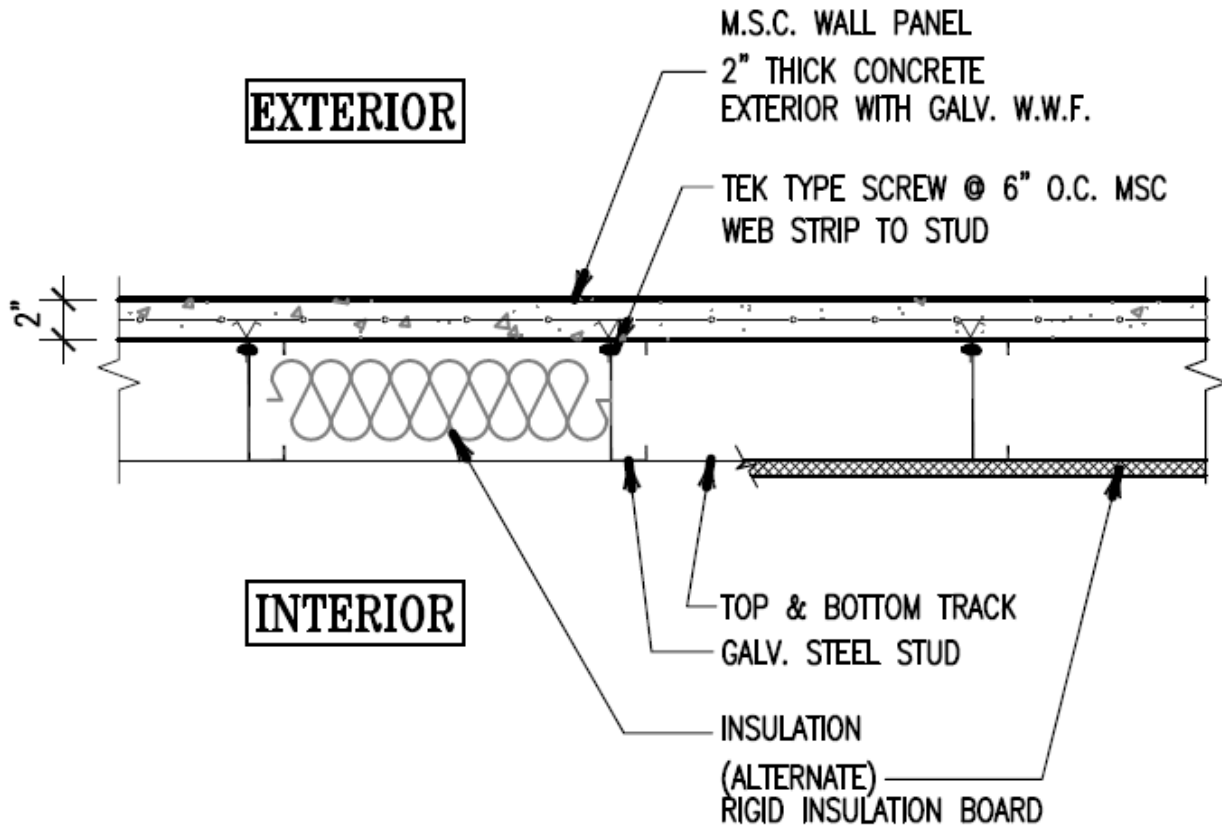

Metal Stud Crete® Composite System

M.S.C. WALL – PLAN VIEW

1" = 1' - 0"

For further details on Metal Stud Crete® contact
Composite Building Systems Inc.
E-mail: info@metalcrete.com
Website: www.metalcrete.com
Phone: (818) 606-4703