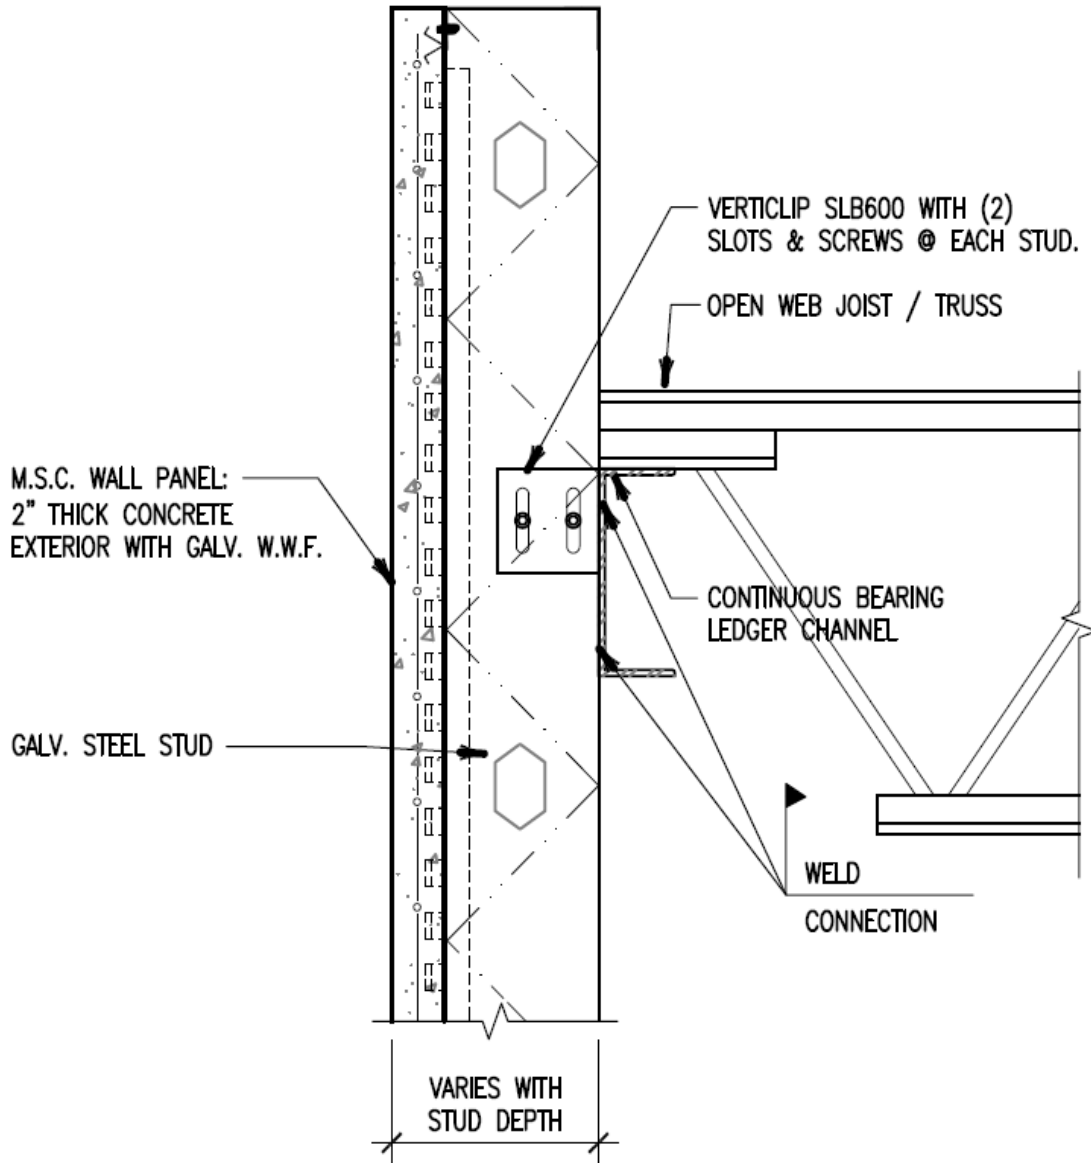

Metal Stud Crete® Composite System

STEEL CHANNEL LEDGER WITH VERTICLIP

1 1/2" = 1' 0"

For further details on Metal Stud Crete® contact
Composite Building Systems Inc.
E-mail: info@metalcrete.com
Website: www.metalcrete.com
Phone: (818) 606-4703