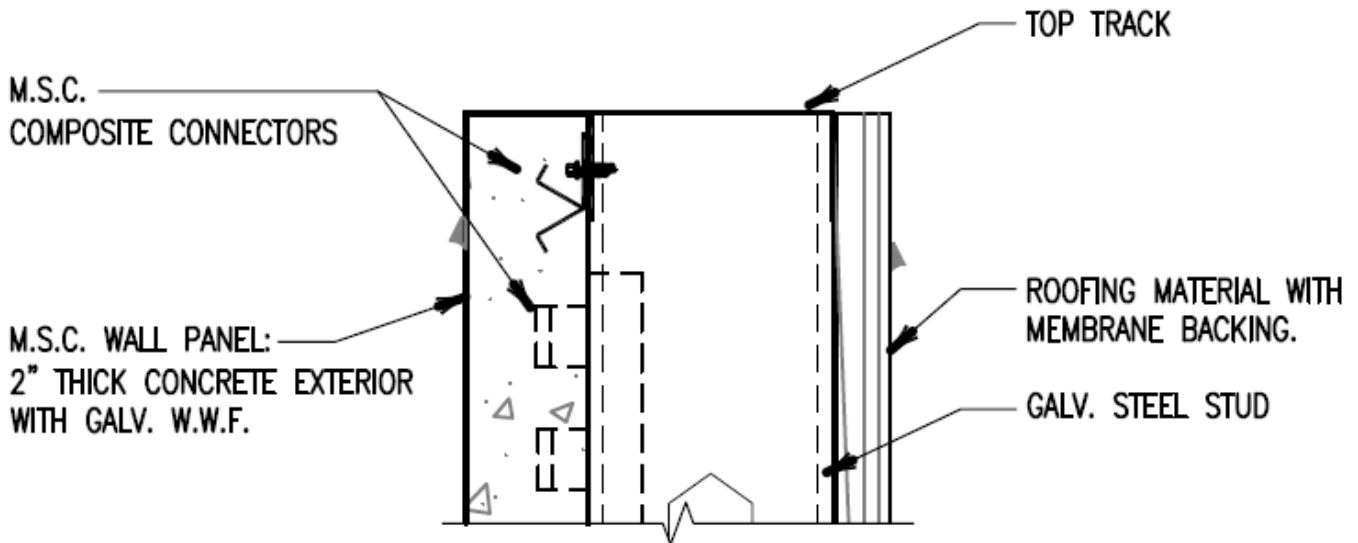

Metal Stud Crete® Composite System

STEEL STUD PARAPET DETAIL

3" = 1' - 0"

For further details on Metal Stud Crete® contact
 Composite Building Systems Inc.
 E-mail: info@metalcrete.com
 Website: www.metalcrete.com
 Phone: (818) 606-4703