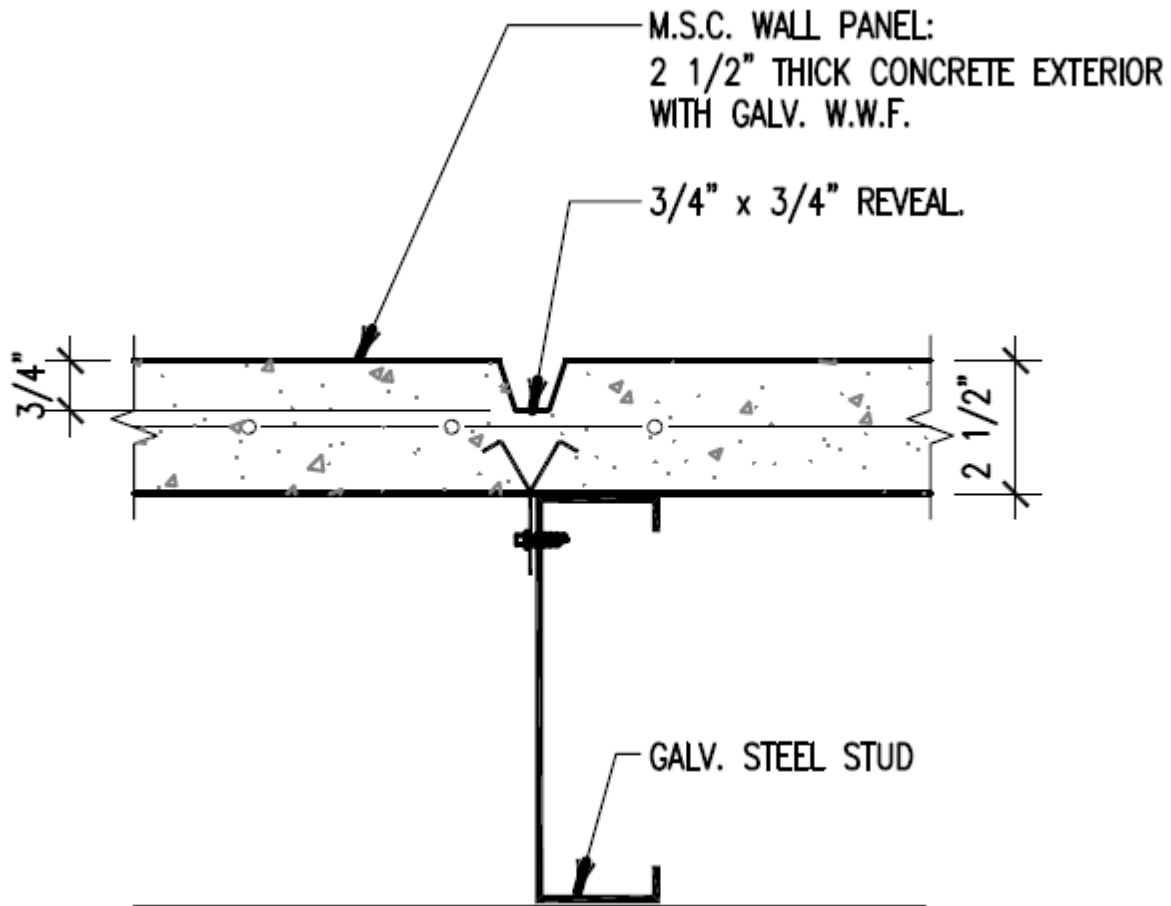

Metal Stud Crete® Composite System

PLAN VIEW

REVEAL DETAIL (TYP.)

3" = 1' - 0"

For further details on Metal Stud Crete® contact
Composite Building Systems Inc.
E-mail: info@metalcrete.com
Website: www.metalcrete.com
Phone: (818) 606-4703